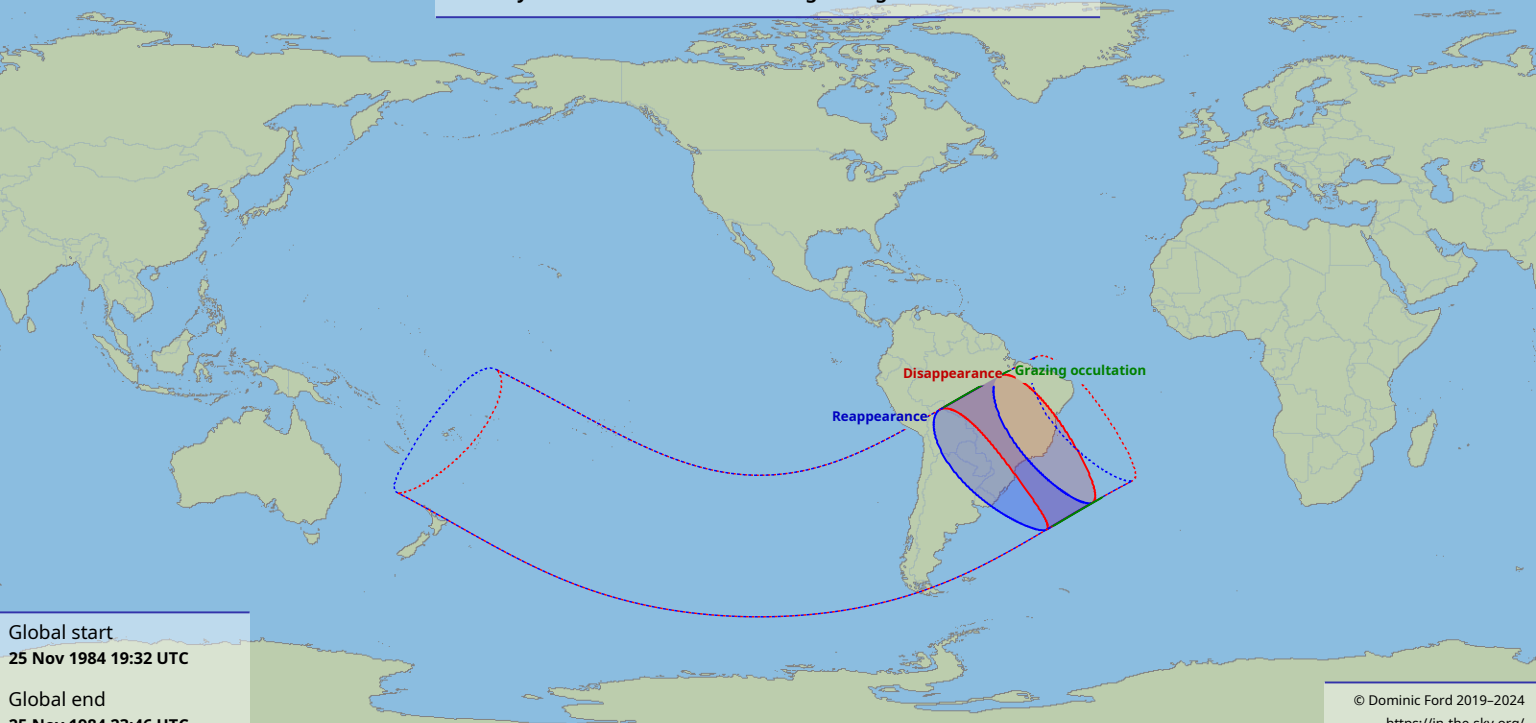

Visibility of the lunar occultation of Sigma Sagittarii on 25 Nov 1984

Global start
25 Nov 1984 19:32 UTC

Global end
25 Nov 1984 23:46 UTC