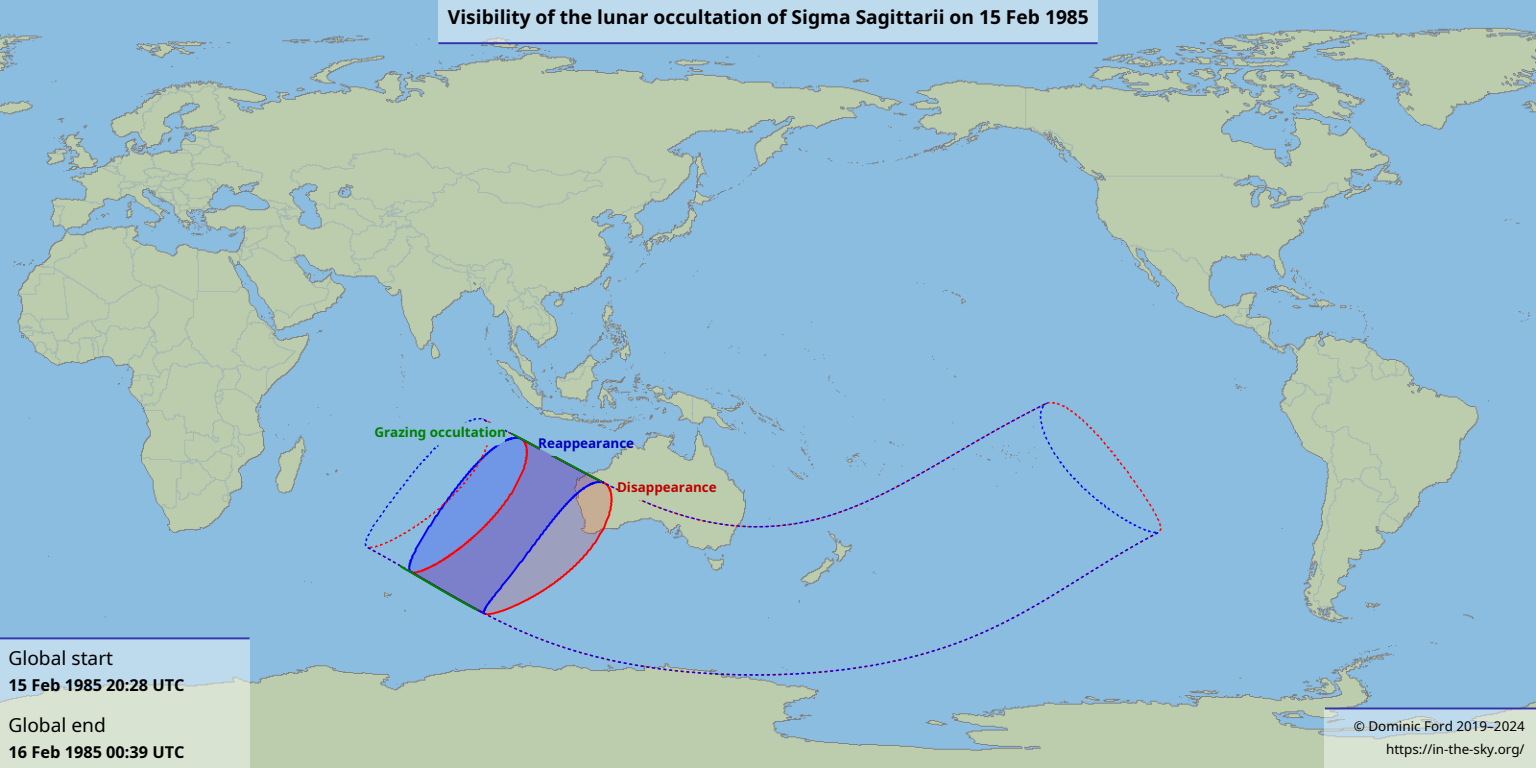

Visibility of the lunar occultation of Sigma Sagittarii on 15 Feb 1985

Global start
15 Feb 1985 20:28 UTC

Global end
16 Feb 1985 00:39 UTC