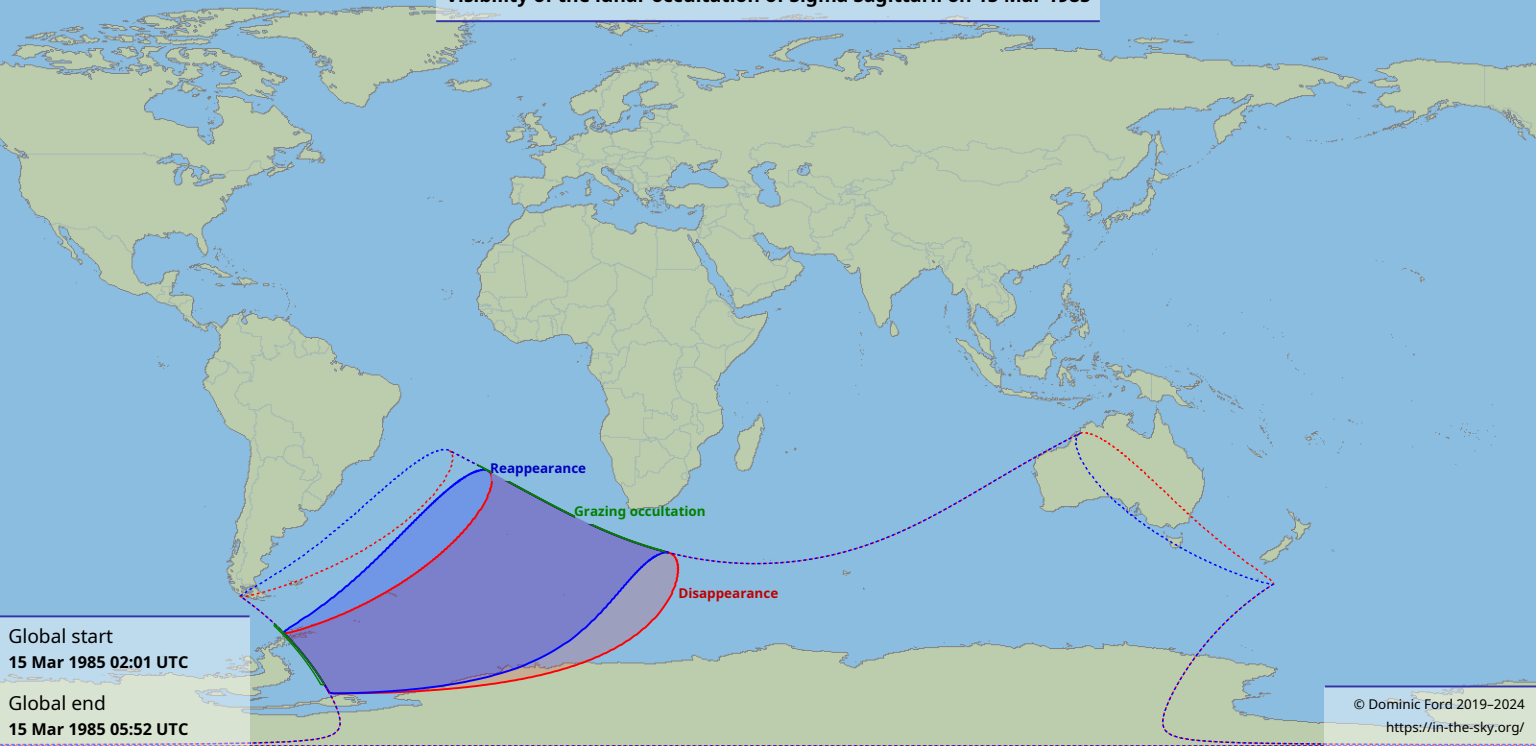

Visibility of the lunar occultation of Sigma Sagittarii on 15 Mar 1985

Global start
15 Mar 1985 02:01 UTC

Global end
15 Mar 1985 05:52 UTC