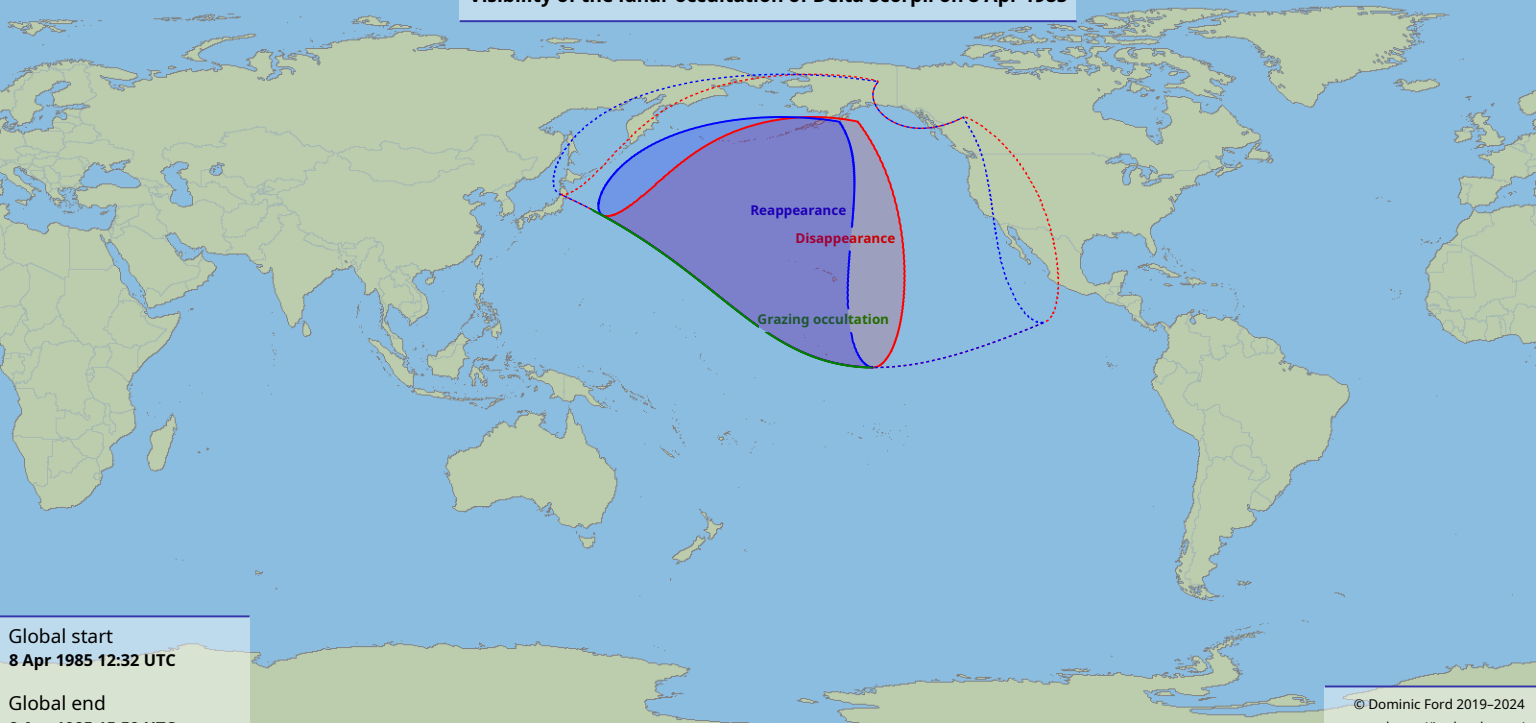

# Visibility of the lunar occultation of Delta Scorpii on 8 Apr 1985

Global start  
8 Apr 1985 12:32 UTC

Global end  
8 Apr 1985 15:59 UTC