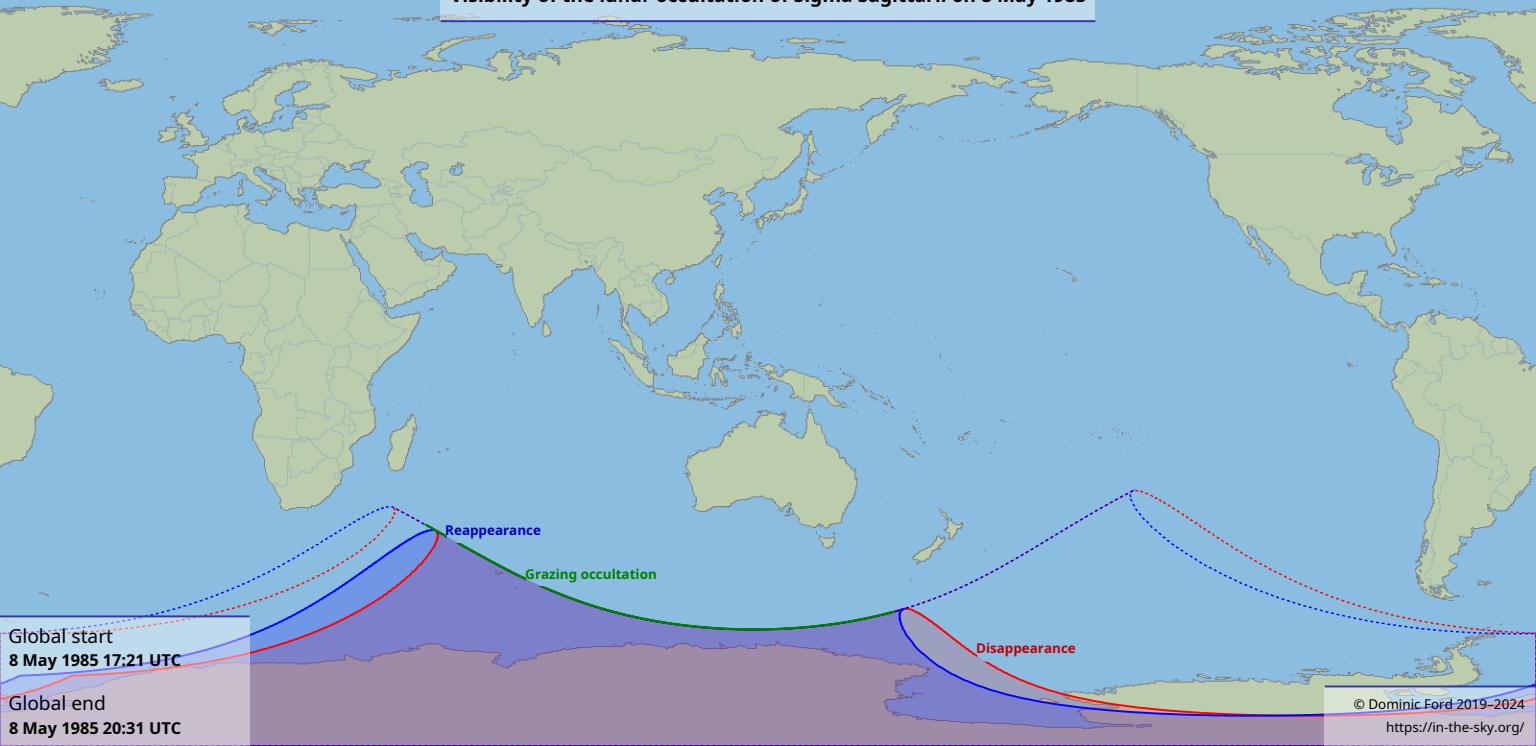

Visibility of the lunar occultation of Sigma Sagittarii on 8 May 1985

Global start
8 May 1985 17:21 UTC

Global end
8 May 1985 20:31 UTC

Reappearance

Grazing occultation

Disappearance