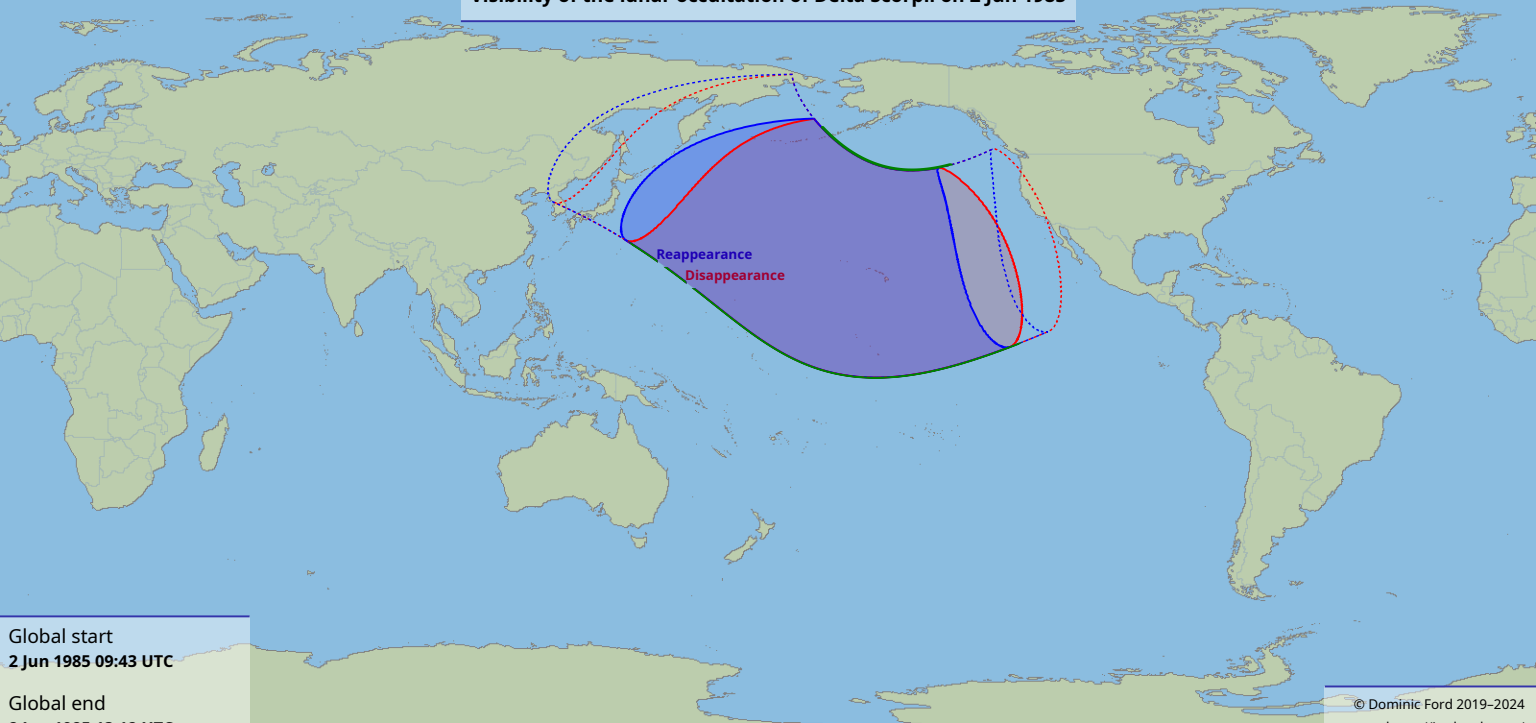

Visibility of the lunar occultation of Delta Scorpii on 2 Jun 1985

Global start
2 Jun 1985 09:43 UTC

Global end
2 Jun 1985 13:12 UTC