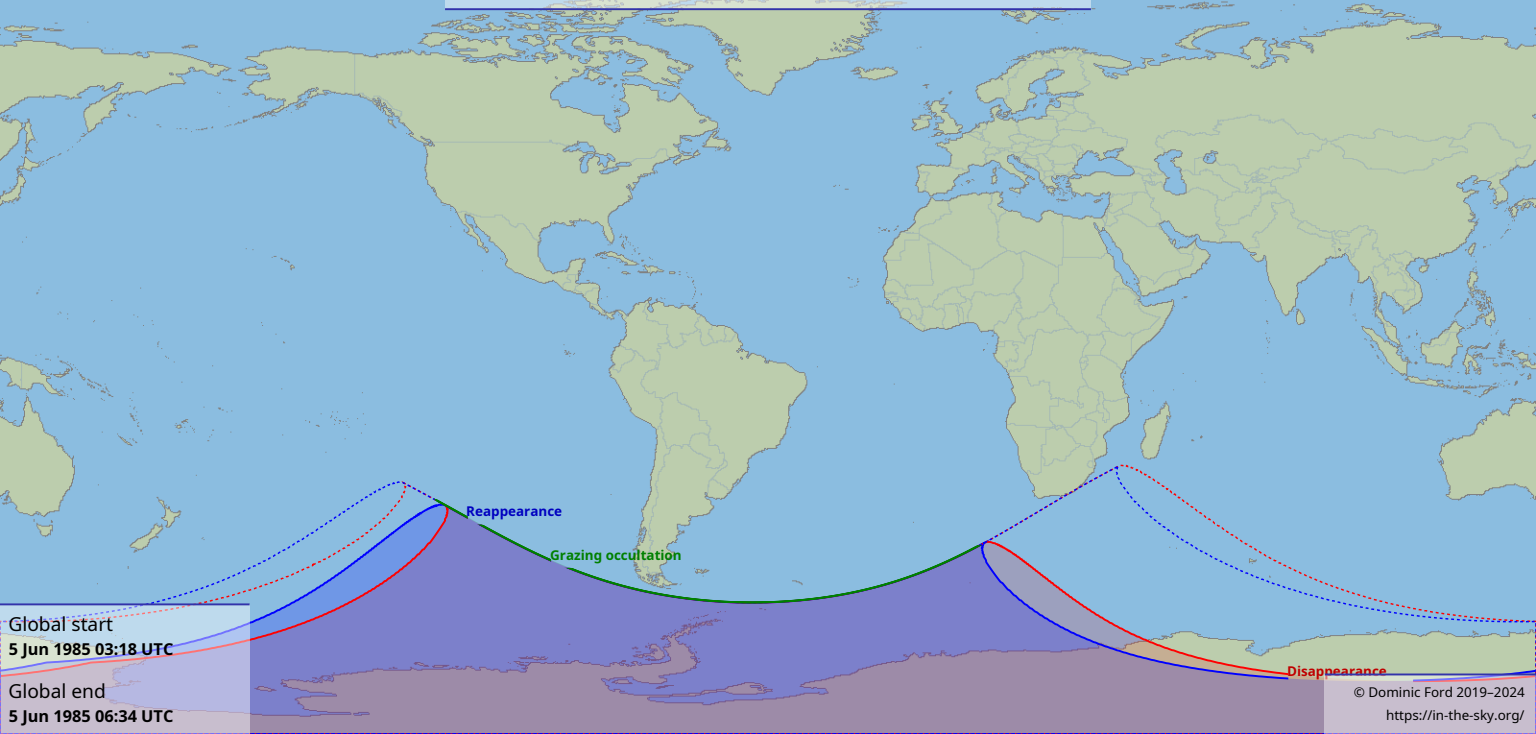

Visibility of the lunar occultation of Sigma Sagittarii on 5 Jun 1985

Global start
5 Jun 1985 03:18 UTC

Global end
5 Jun 1985 06:34 UTC