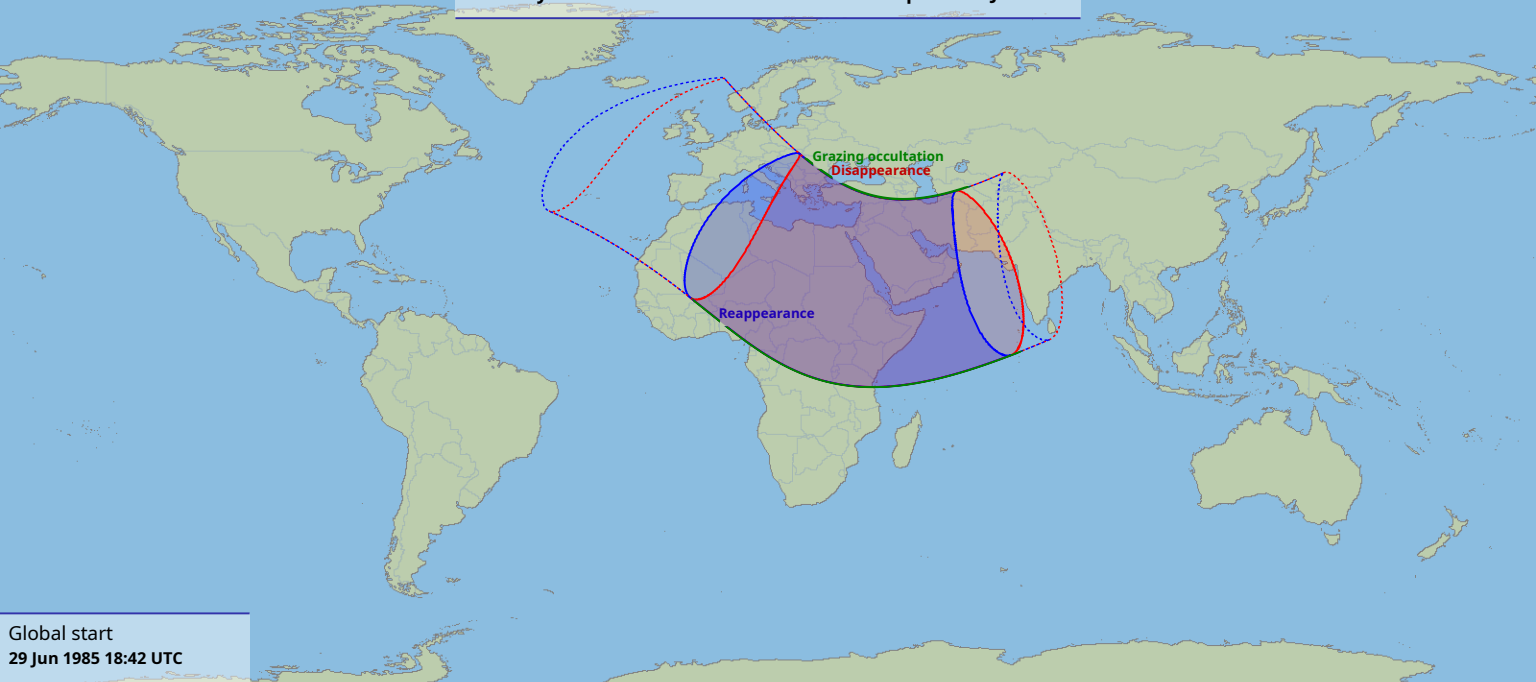

# Visibility of the lunar occultation of Delta Scorpii on 29 Jun 1985

Global start  
29 Jun 1985 18:42 UTC

Global end  
29 Jun 1985 22:19 UTC