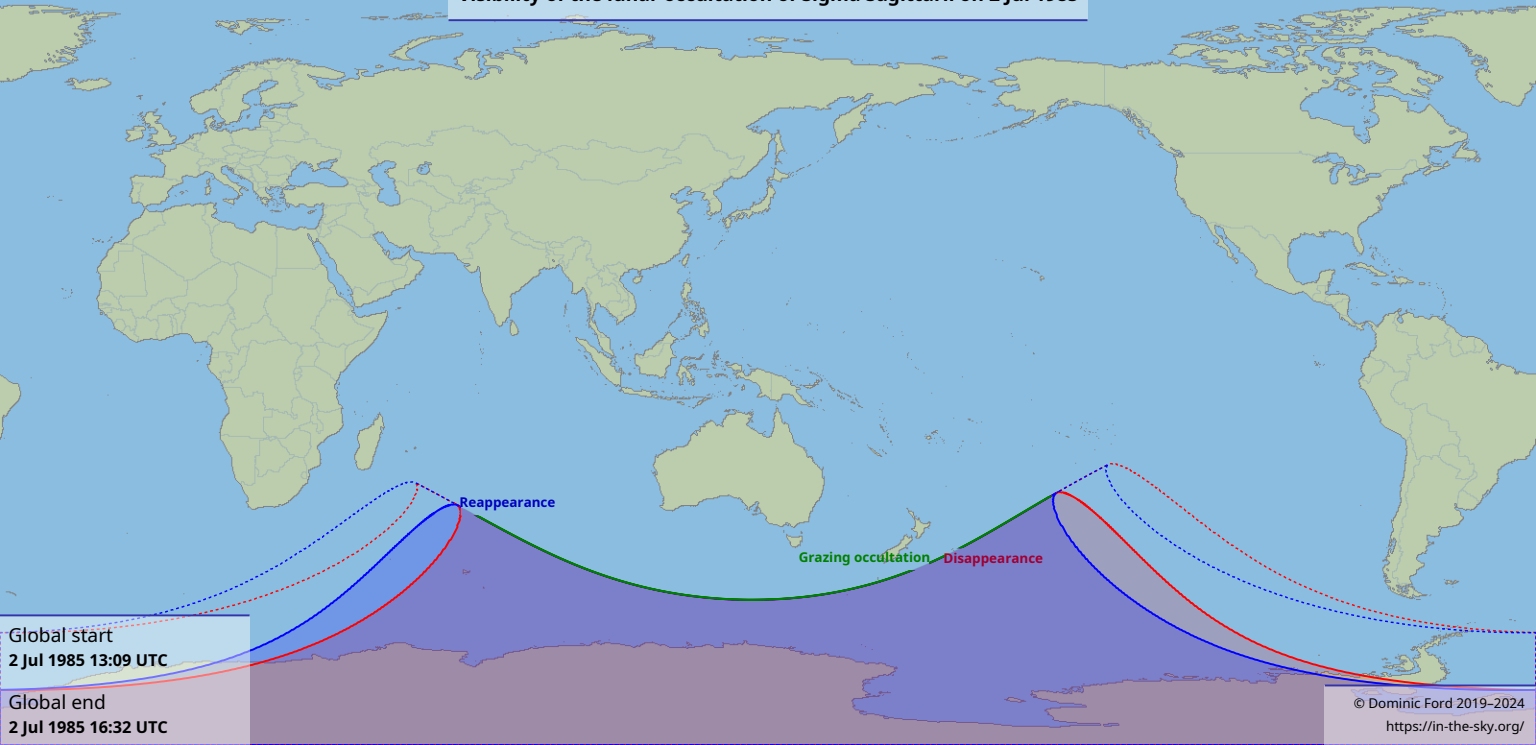

Visibility of the lunar occultation of Sigma Sagittarii on 2 Jul 1985

Global start
2 Jul 1985 13:09 UTC

Global end
2 Jul 1985 16:32 UTC