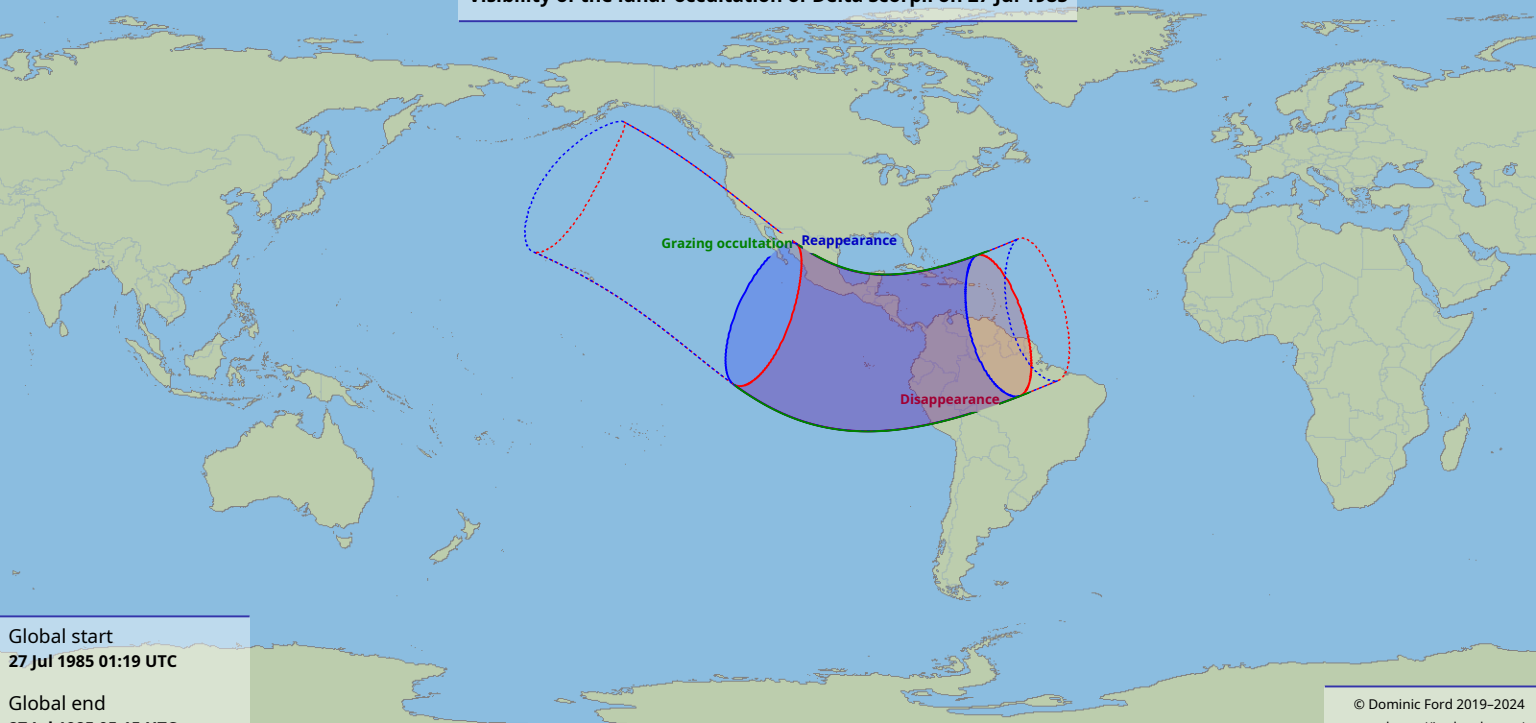

Visibility of the lunar occultation of Delta Scorii on 27 Jul 1985

Global start
27 Jul 1985 01:19 UTC

Global end
27 Jul 1985 05:15 UTC