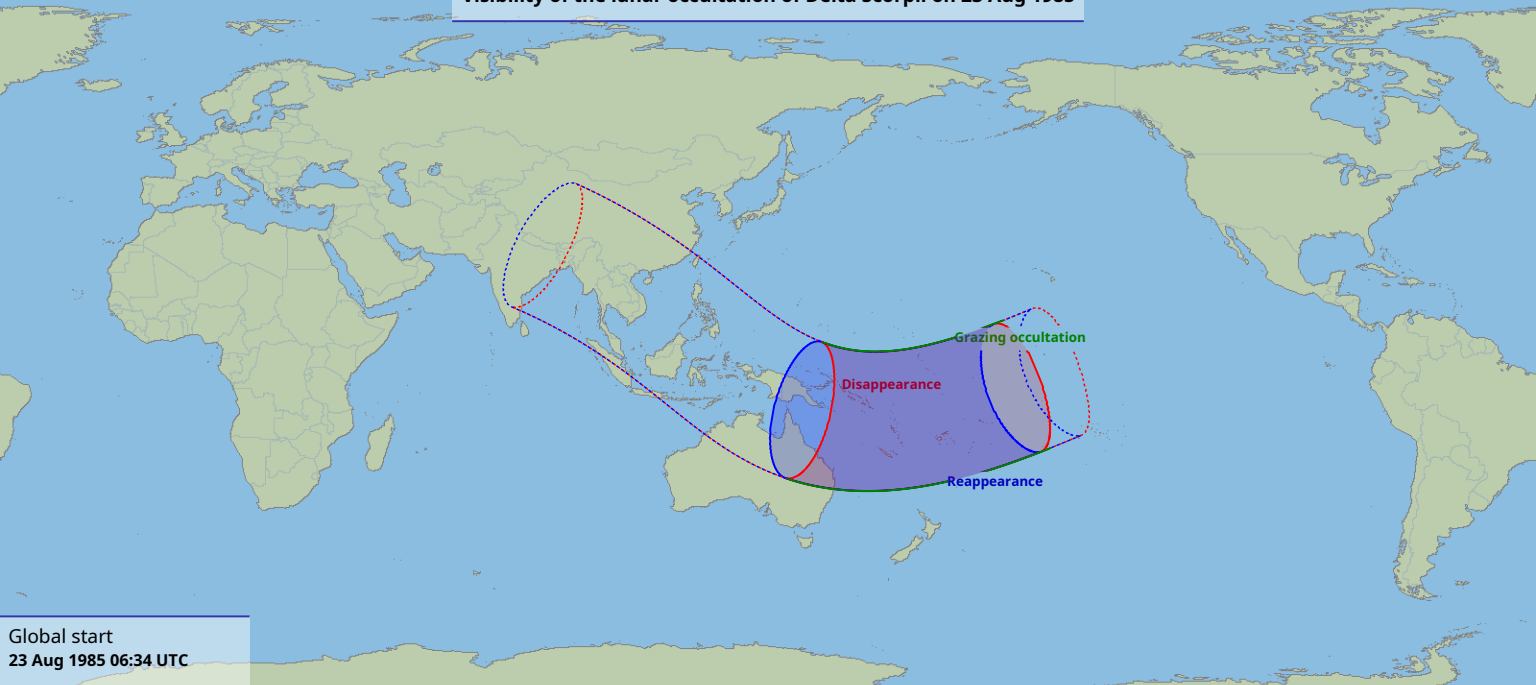

# Visibility of the lunar occultation of Delta Scorpii on 23 Aug 1985

Global start  
23 Aug 1985 06:34 UTC

Global end  
23 Aug 1985 10:46 UTC