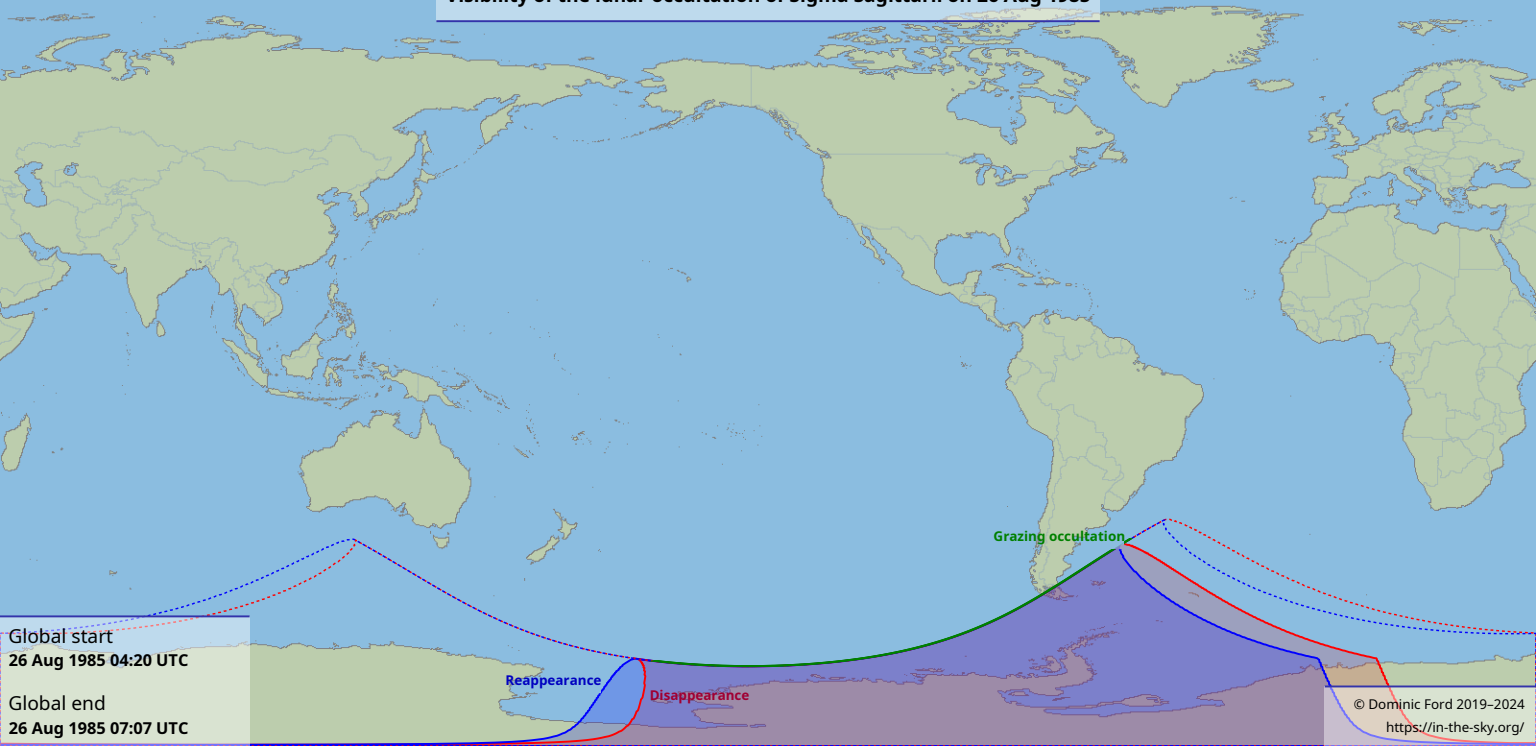

# Visibility of the lunar occultation of Sigma Sagittarii on 26 Aug 1985

Global start  
26 Aug 1985 04:20 UTC

Global end  
26 Aug 1985 07:07 UTC

Reappearance

Disappearance

Grazing occultation