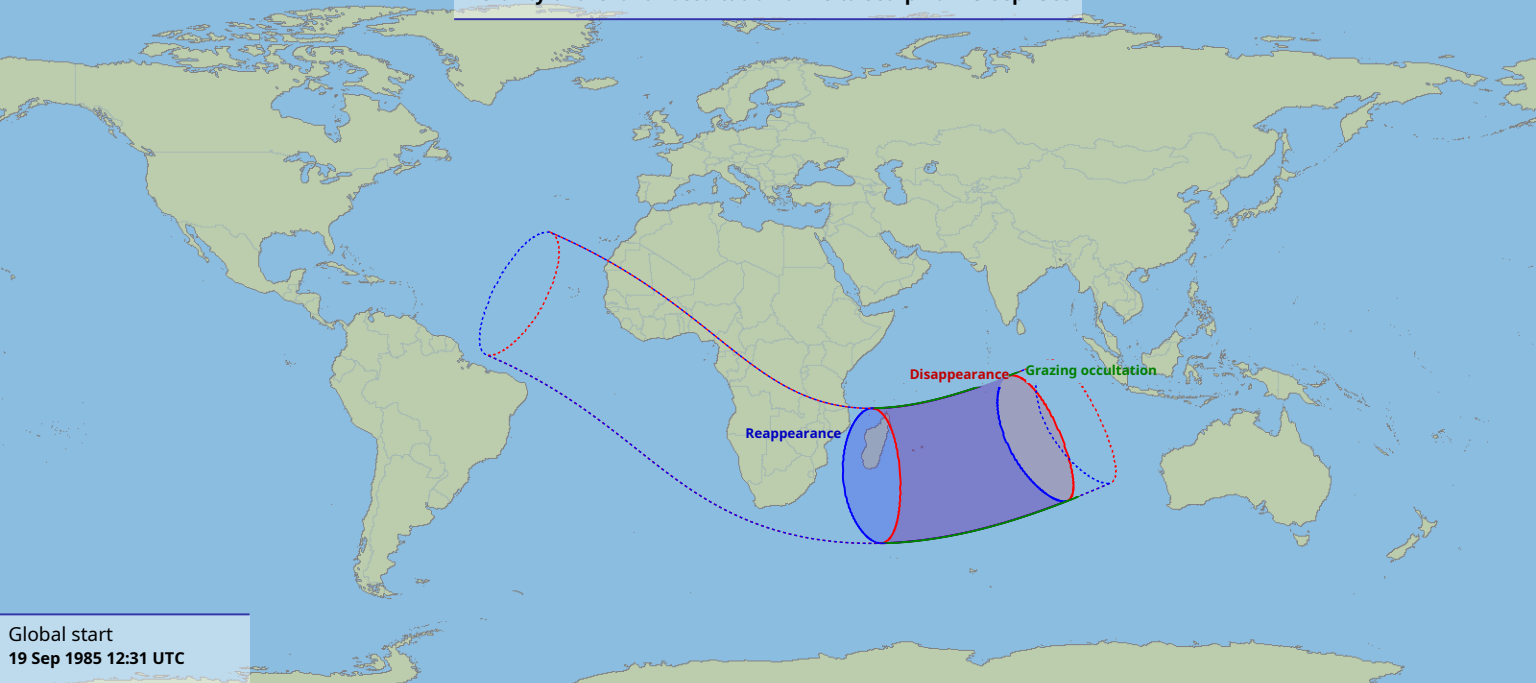

# Visibility of the lunar occultation of Delta Scorpii on 19 Sep 1985

Global start  
19 Sep 1985 12:31 UTC

Global end  
19 Sep 1985 16:44 UTC