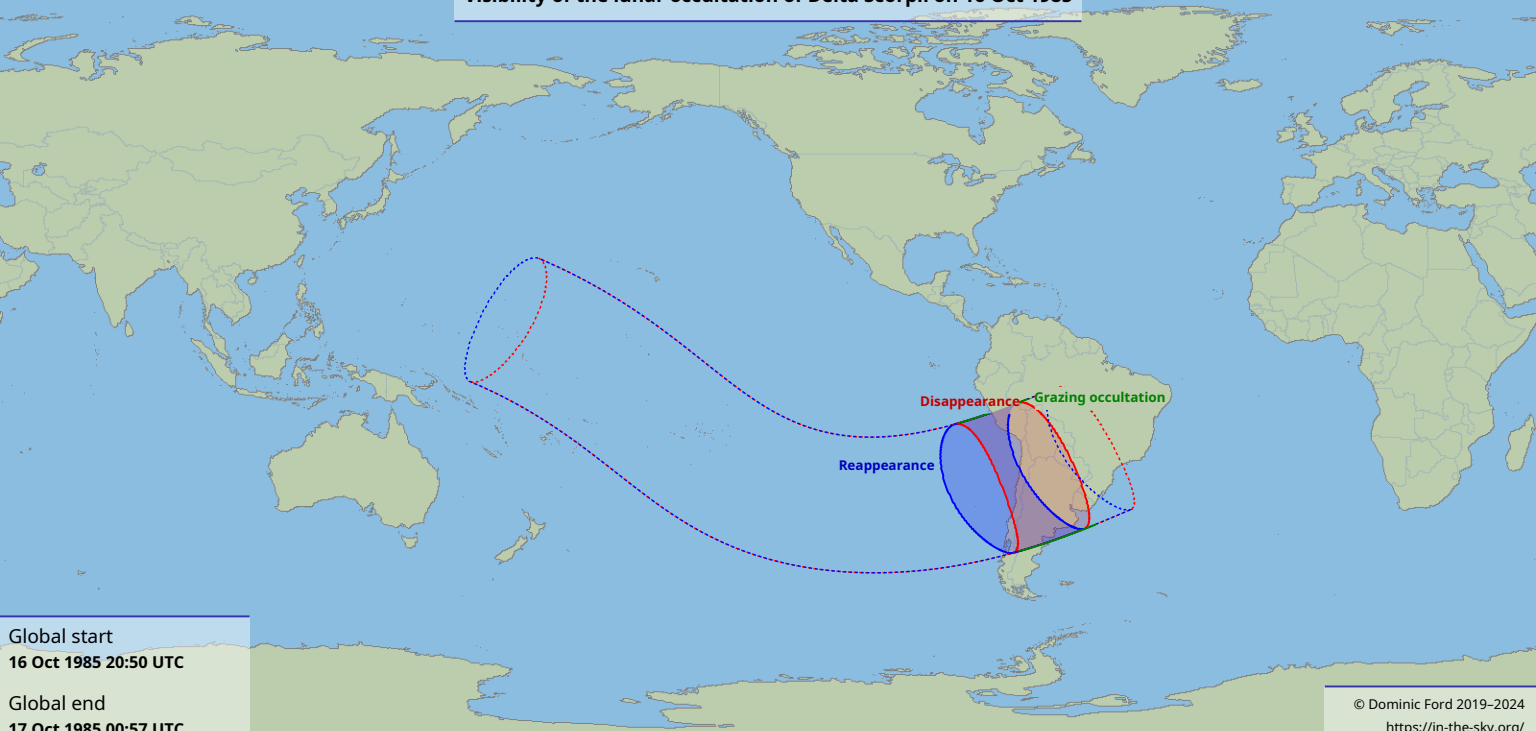

Visibility of the lunar occultation of Delta Scorpii on 16 Oct 1985

Global start
16 Oct 1985 20:50 UTC

Global end
17 Oct 1985 00:57 UTC