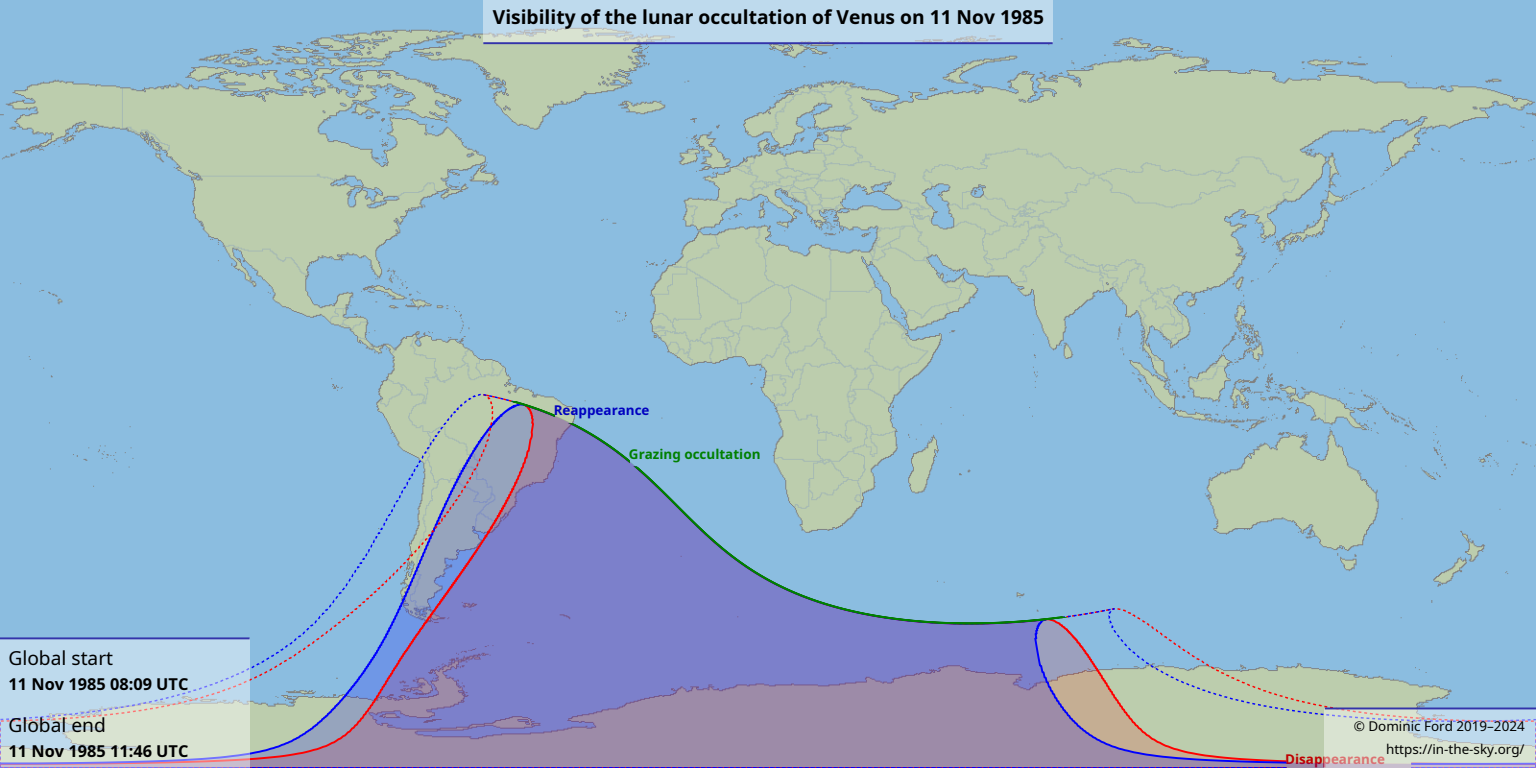

Visibility of the lunar occultation of Venus on 11 Nov 1985

Reappearance

Grazing occultation

Disappearance

Global start
11 Nov 1985 08:09 UTC

Global end
11 Nov 1985 11:46 UTC

© Dominic Ford 2019–2024
<https://in-the-sky.org/>