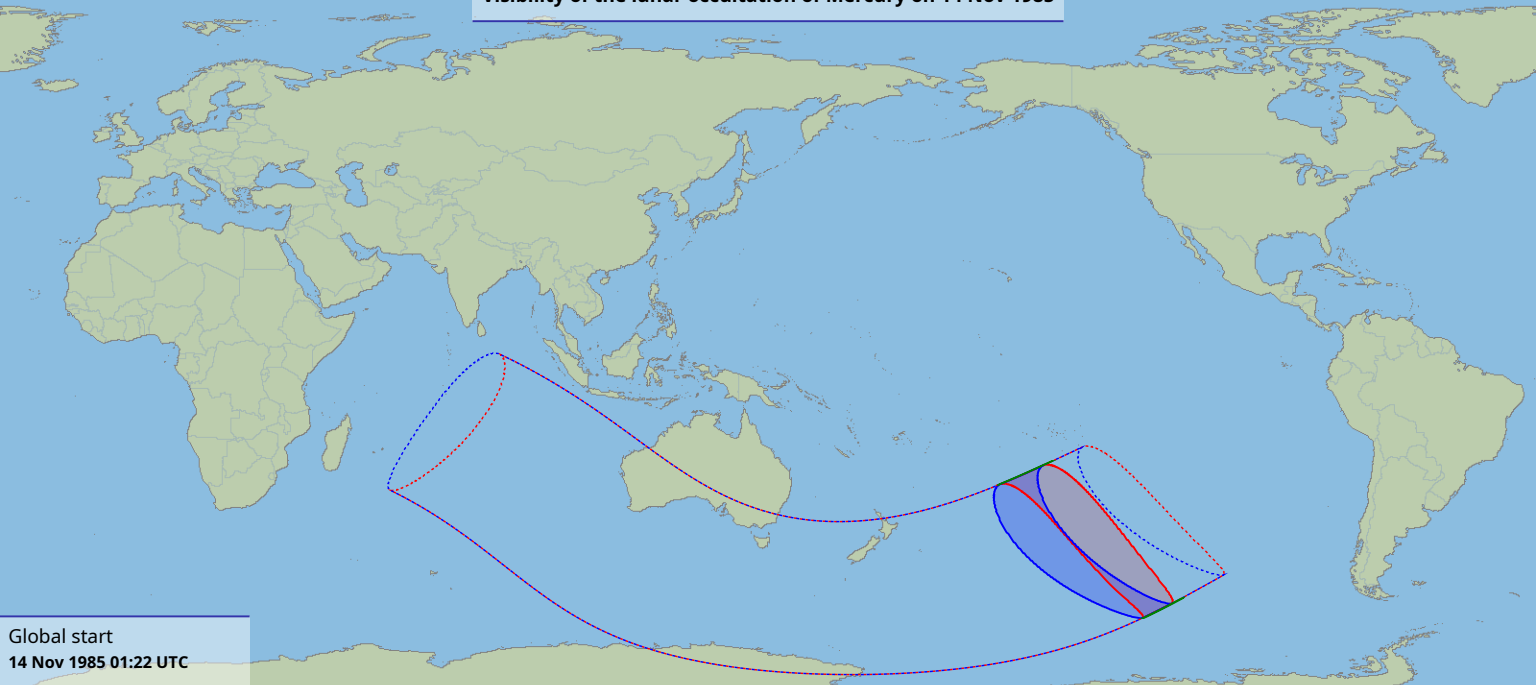

Visibility of the lunar occultation of Mercury on 14 Nov 1985

Global start
14 Nov 1985 01:22 UTC

Global end
14 Nov 1985 05:22 UTC