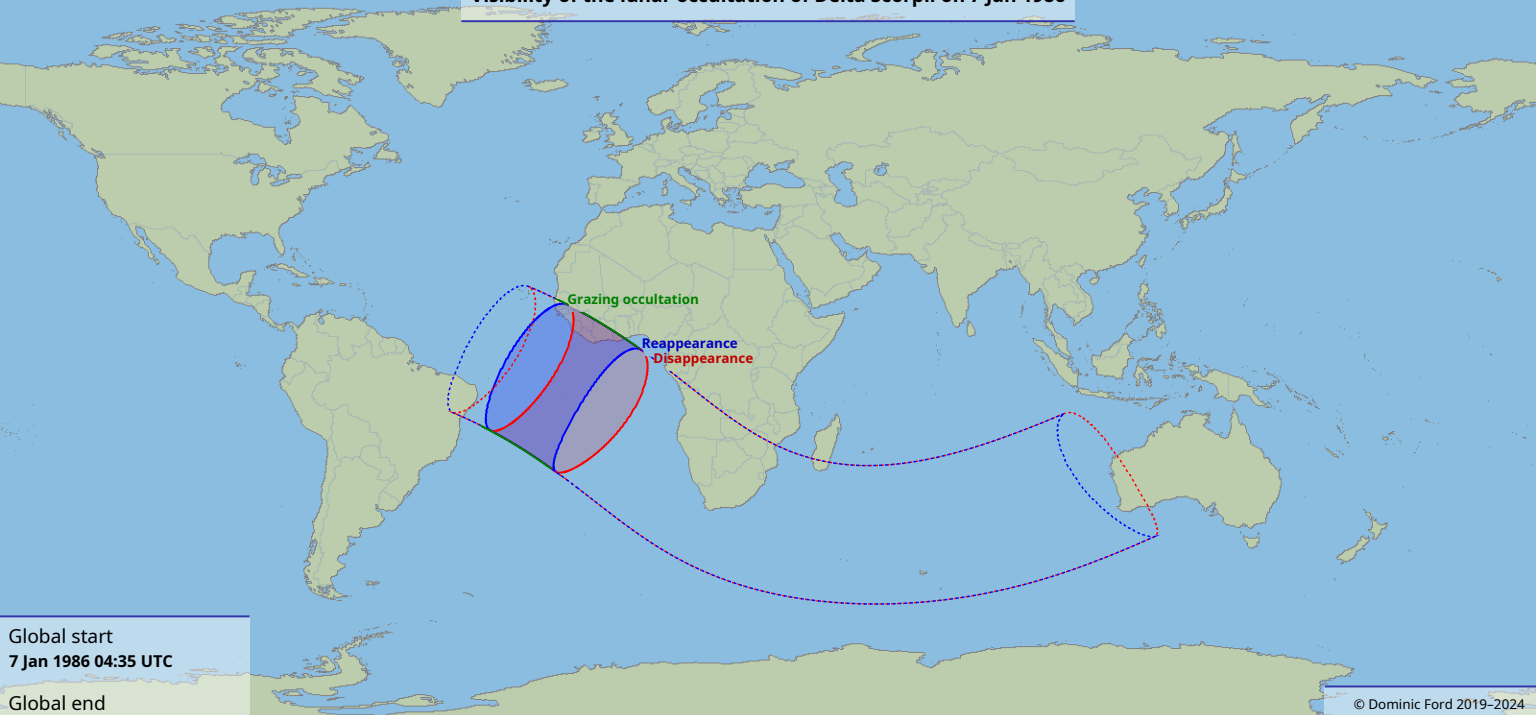

Visibility of the lunar occultation of Delta Scorpii on 7 Jan 1986

Global start
7 Jan 1986 04:35 UTC

Global end
7 Jan 1986 08:42 UTC

© Dominic Ford 2019–2024
<https://in-the-sky.org/>