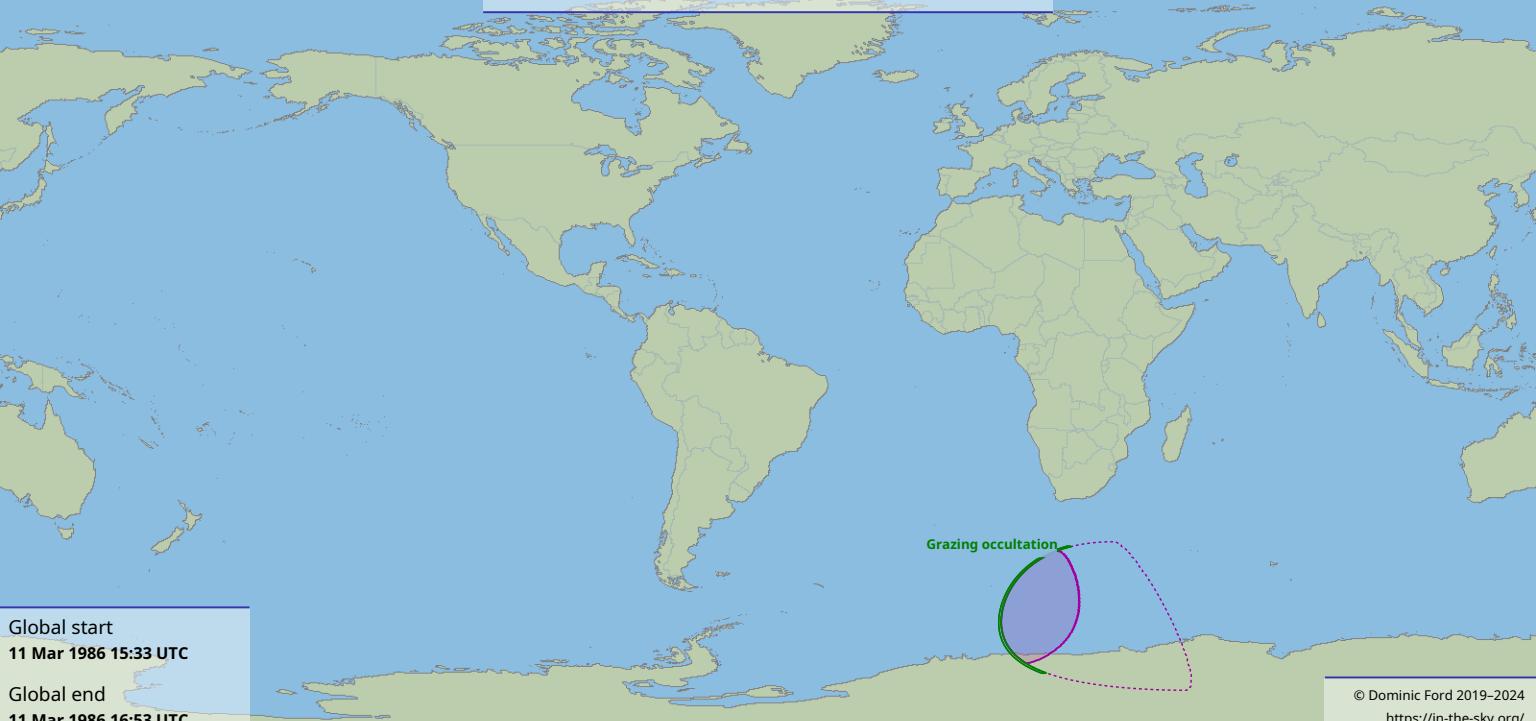

Visibility of the lunar occultation of Venus on 11 Mar 1986

Global start
11 Mar 1986 15:33 UTC

Global end
11 Mar 1986 16:53 UTC