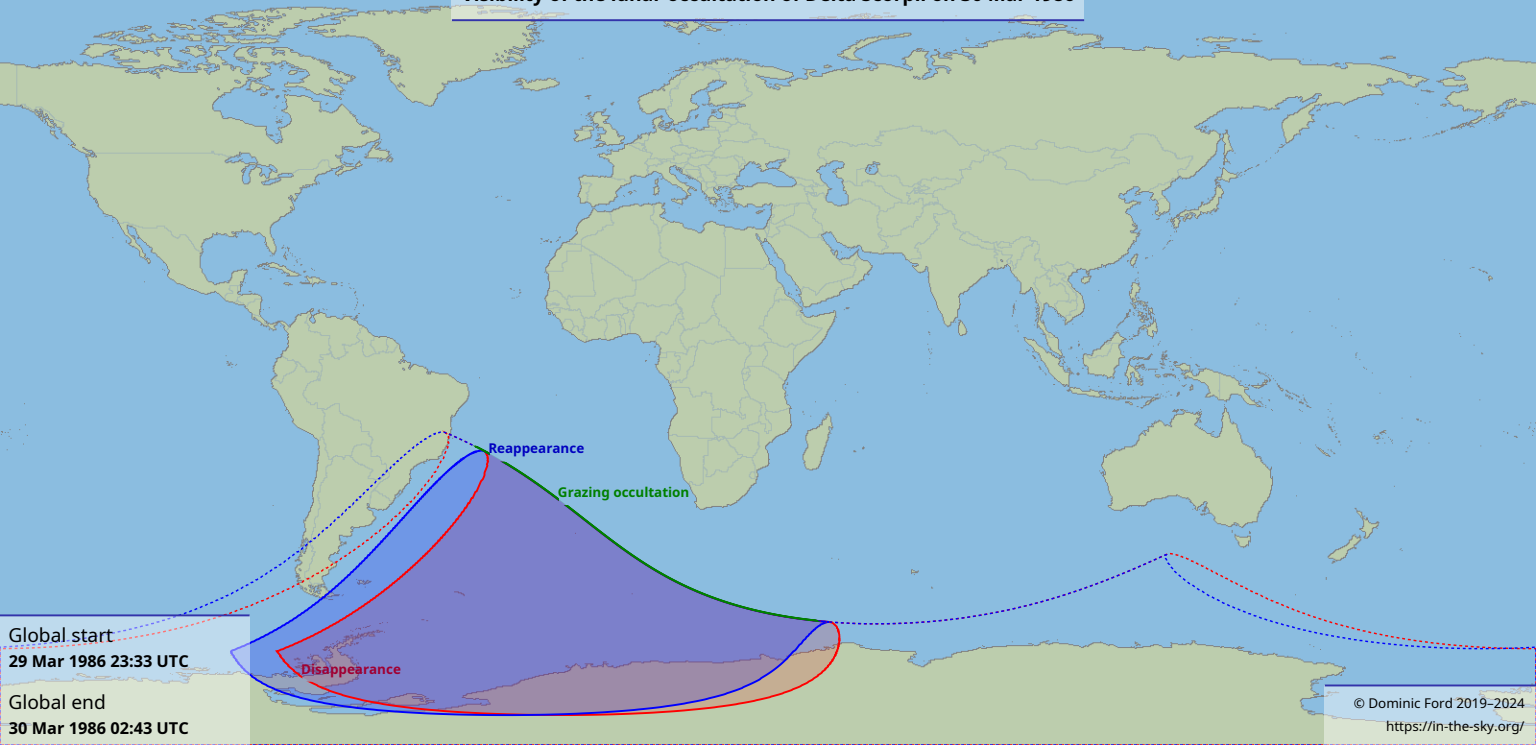

Visibility of the lunar occultation of Delta Scorii on 30 Mar 1986

Global start
29 Mar 1986 23:33 UTC

Global end
30 Mar 1986 02:43 UTC

Disappearance

Reappearance

Grazing occultation