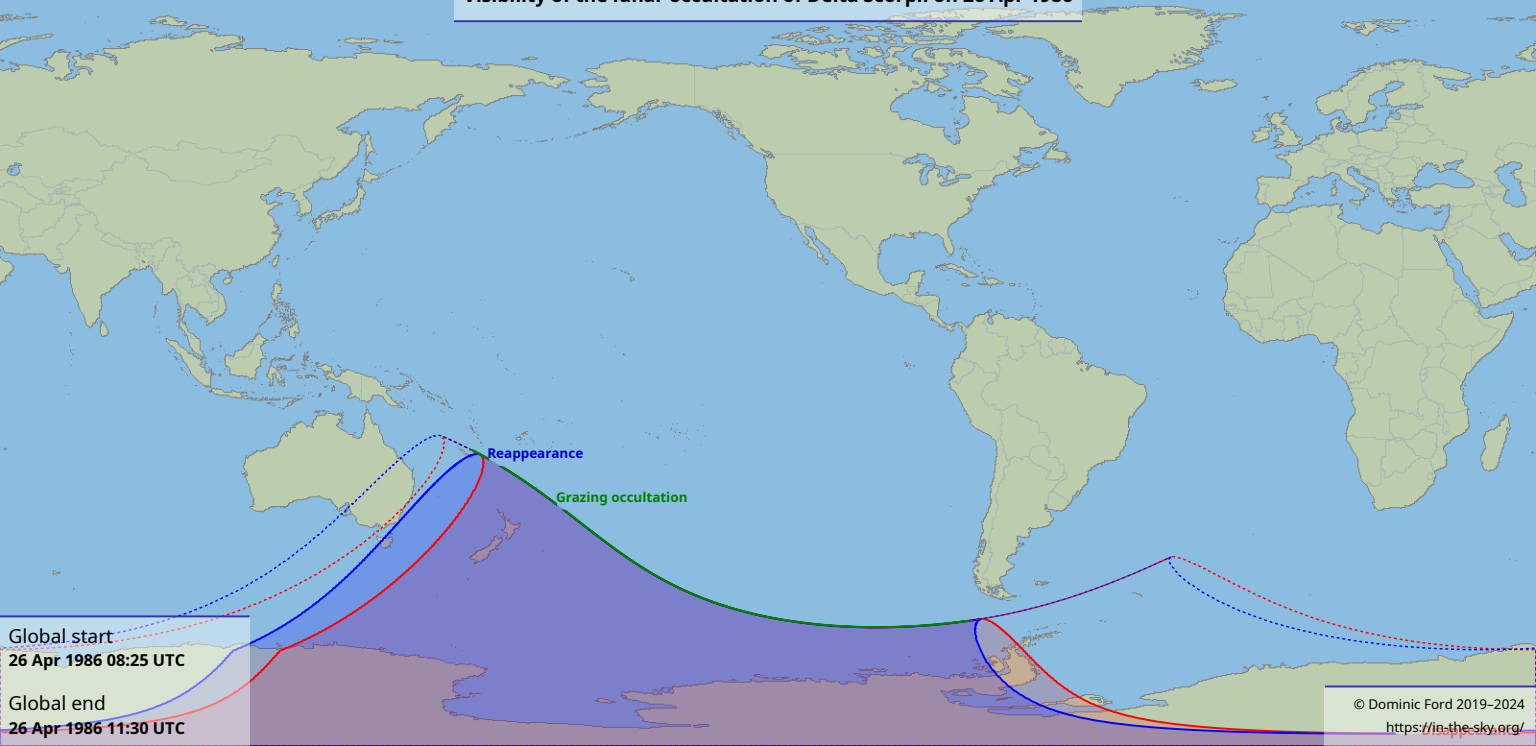

Visibility of the lunar occultation of Delta Scorpii on 26 Apr 1986

Global start
26 Apr 1986 08:25 UTC

Global end
26 Apr 1986 11:30 UTC

Reappearance

Grazing occultation