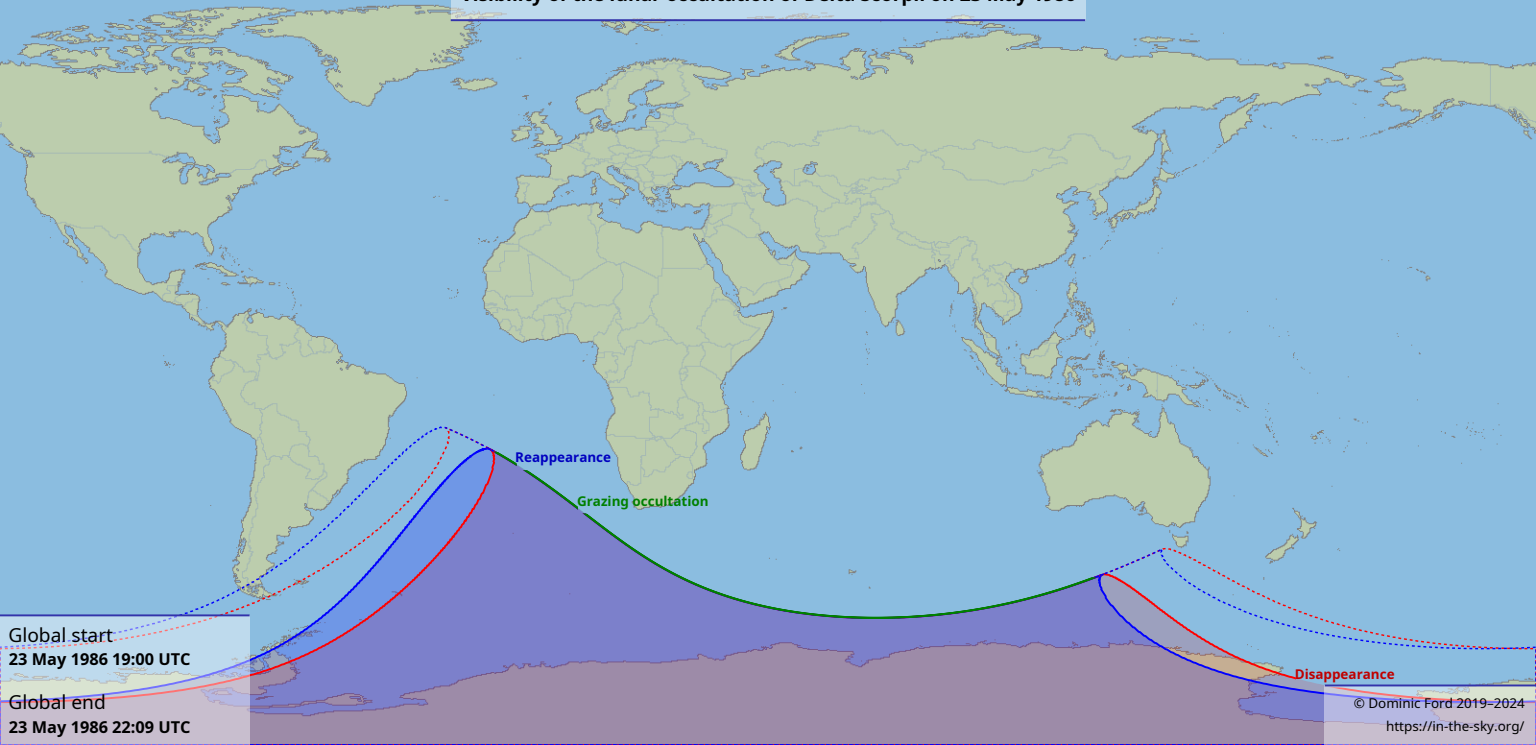

# Visibility of the lunar occultation of Delta Scorpii on 23 May 1986

Reappearance

Grazing occultation

Disappearance

Global start  
23 May 1986 19:00 UTC

Global end  
23 May 1986 22:09 UTC