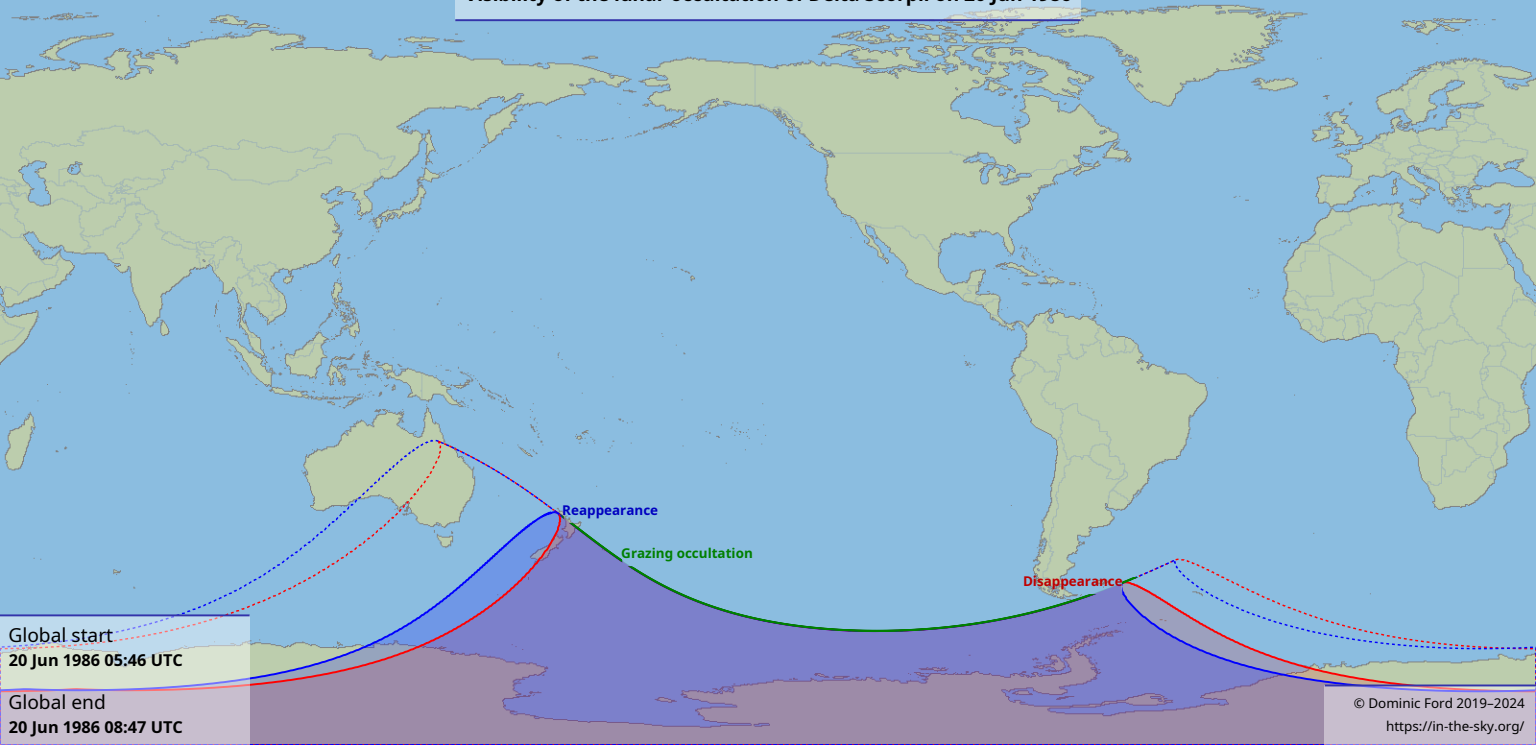

# Visibility of the lunar occultation of Delta Scorpii on 20 Jun 1986

Reappearance

Grazing occultation

Disappearance

Global start  
20 Jun 1986 05:46 UTC

Global end  
20 Jun 1986 08:47 UTC