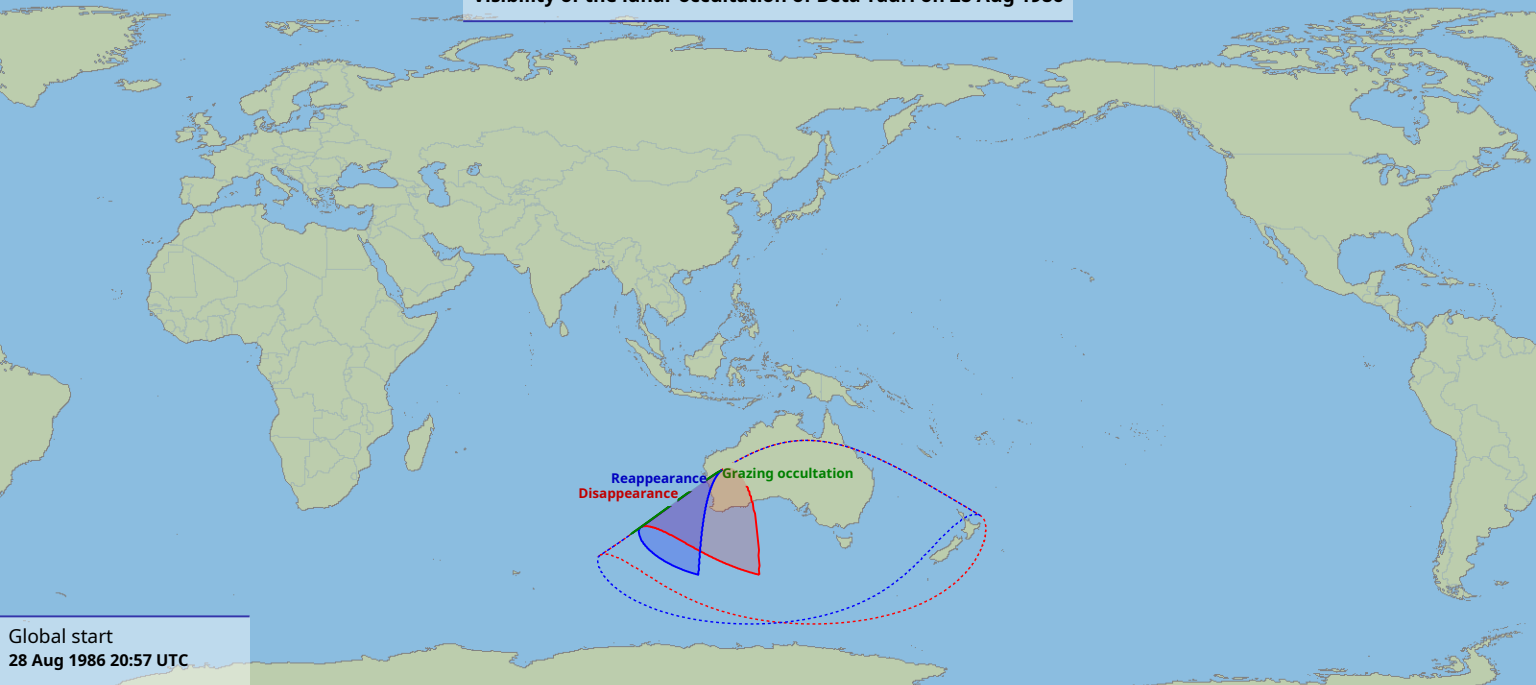

# Visibility of the lunar occultation of Beta Tauri on 28 Aug 1986

Global start  
28 Aug 1986 20:57 UTC

Global end  
28 Aug 1986 23:47 UTC