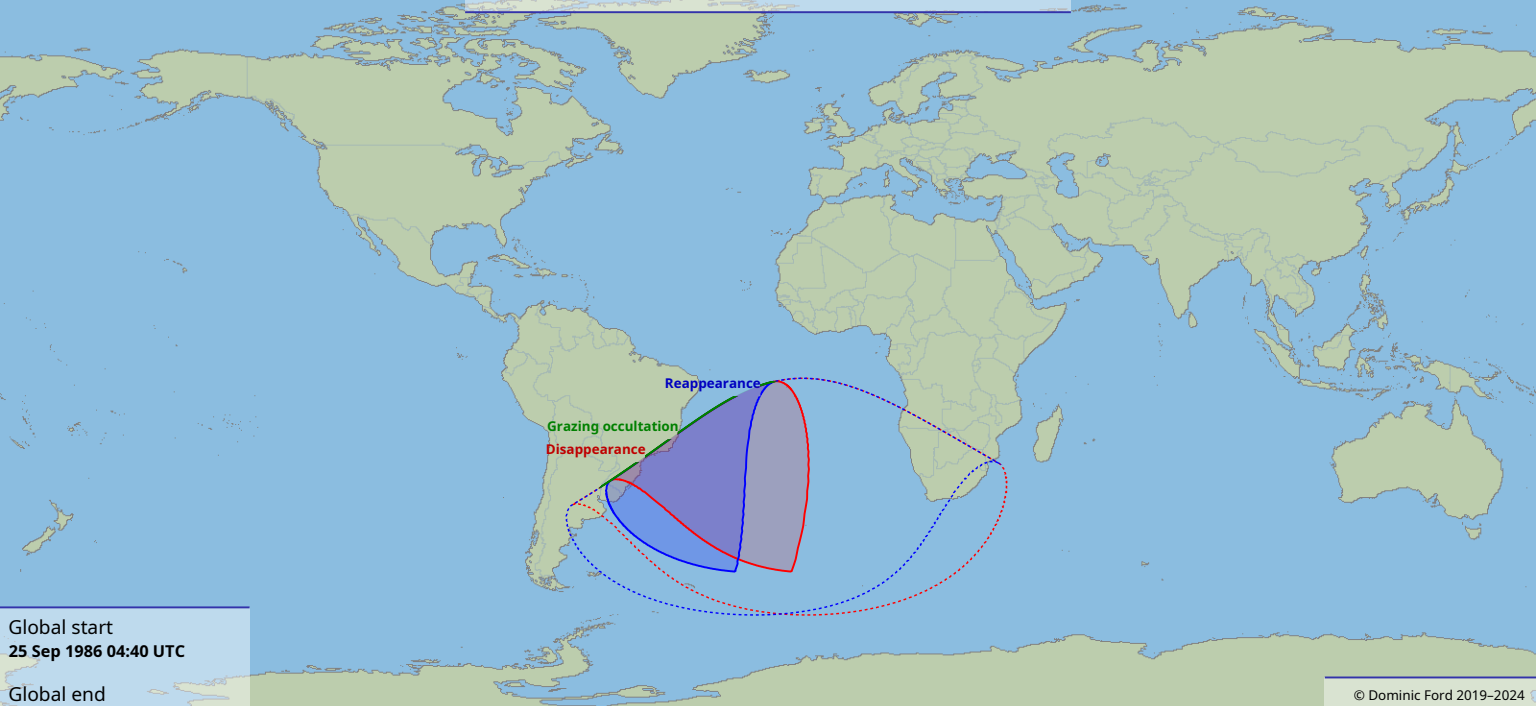

Visibility of the lunar occultation of Beta Tauri on 25 Sep 1986

Global start
25 Sep 1986 04:40 UTC

Global end
25 Sep 1986 08:08 UTC