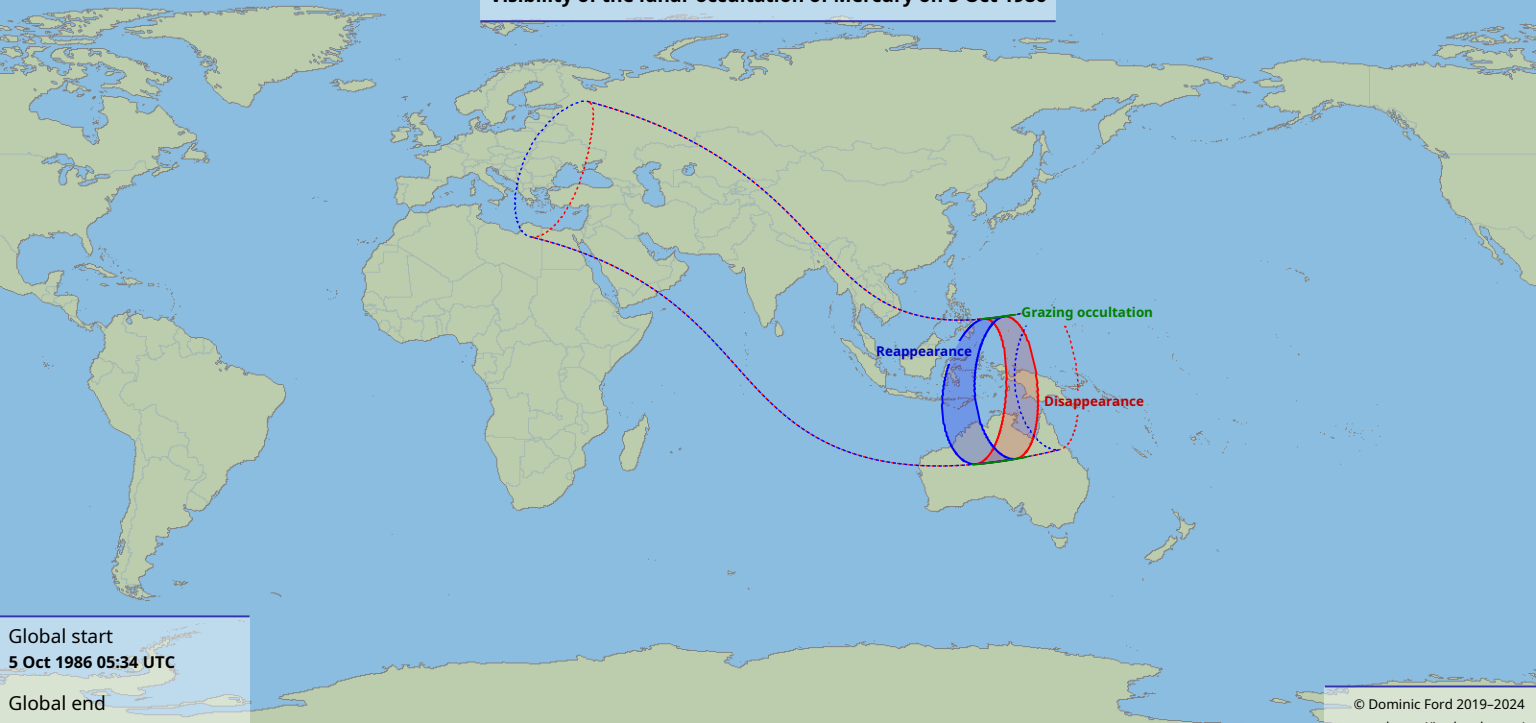

Visibility of the lunar occultation of Mercury on 5 Oct 1986

Global start
5 Oct 1986 05:34 UTC

Global end
5 Oct 1986 10:03 UTC