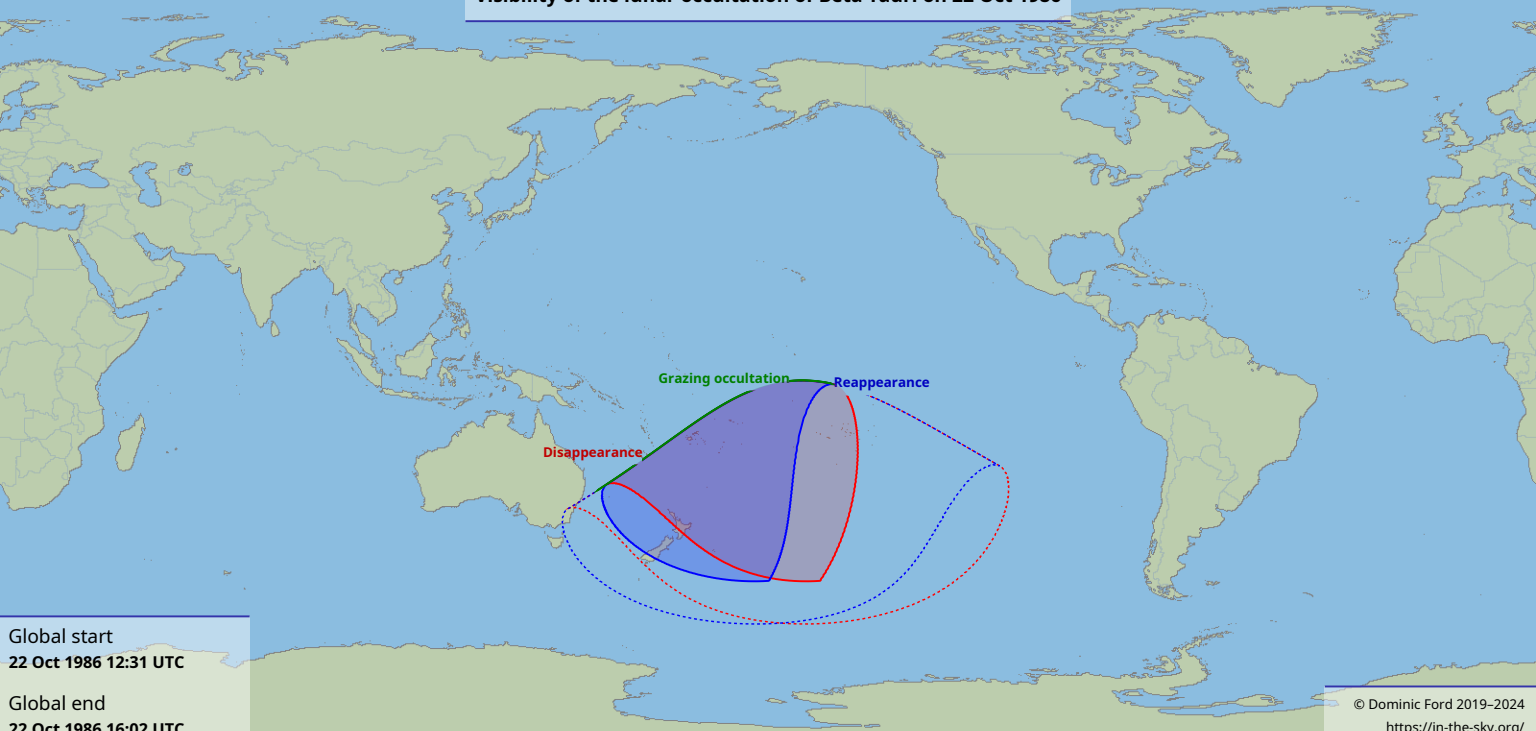

Visibility of the lunar occultation of Beta Tauri on 22 Oct 1986

Global start
22 Oct 1986 12:31 UTC

Global end
22 Oct 1986 16:02 UTC