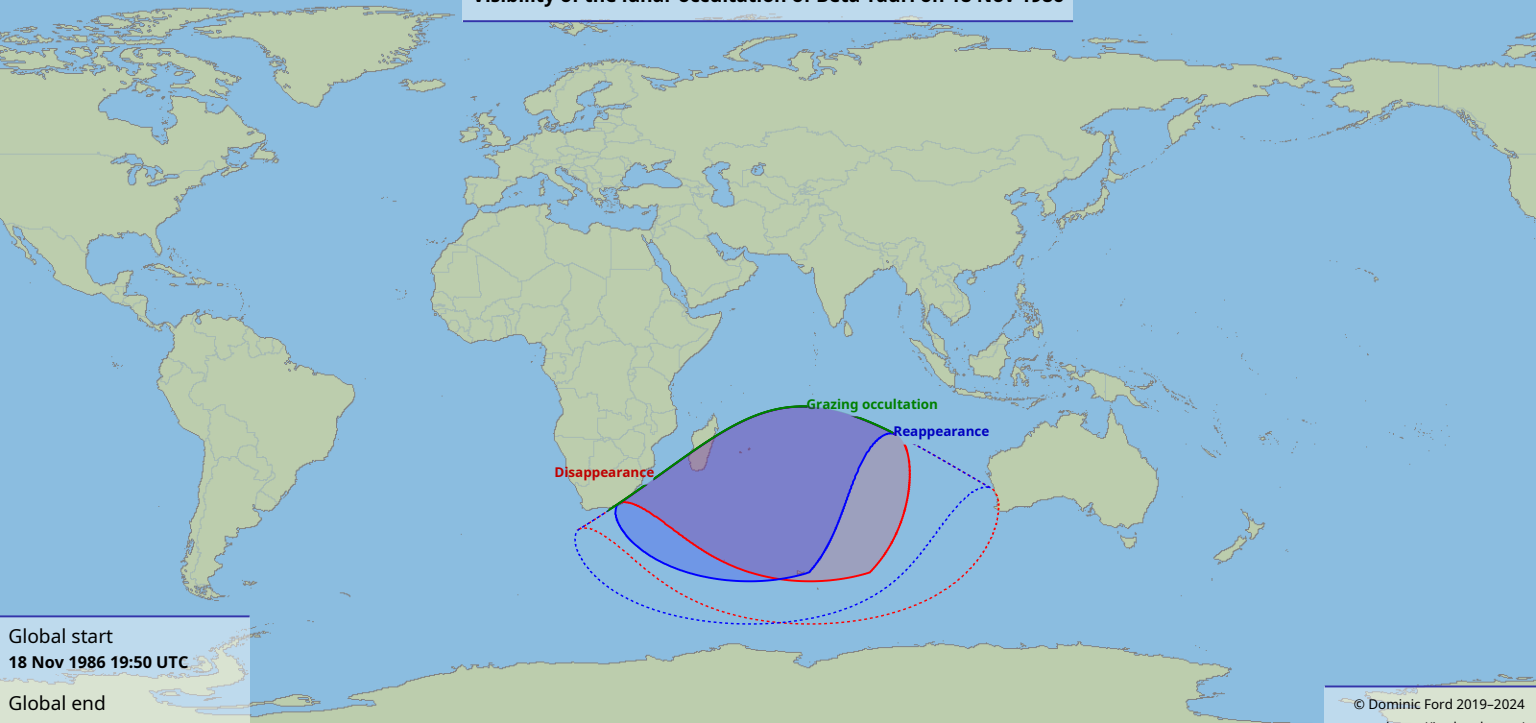

Visibility of the lunar occultation of Beta Tauri on 18 Nov 1986

Global start
18 Nov 1986 19:50 UTC

Global end
18 Nov 1986 23:04 UTC