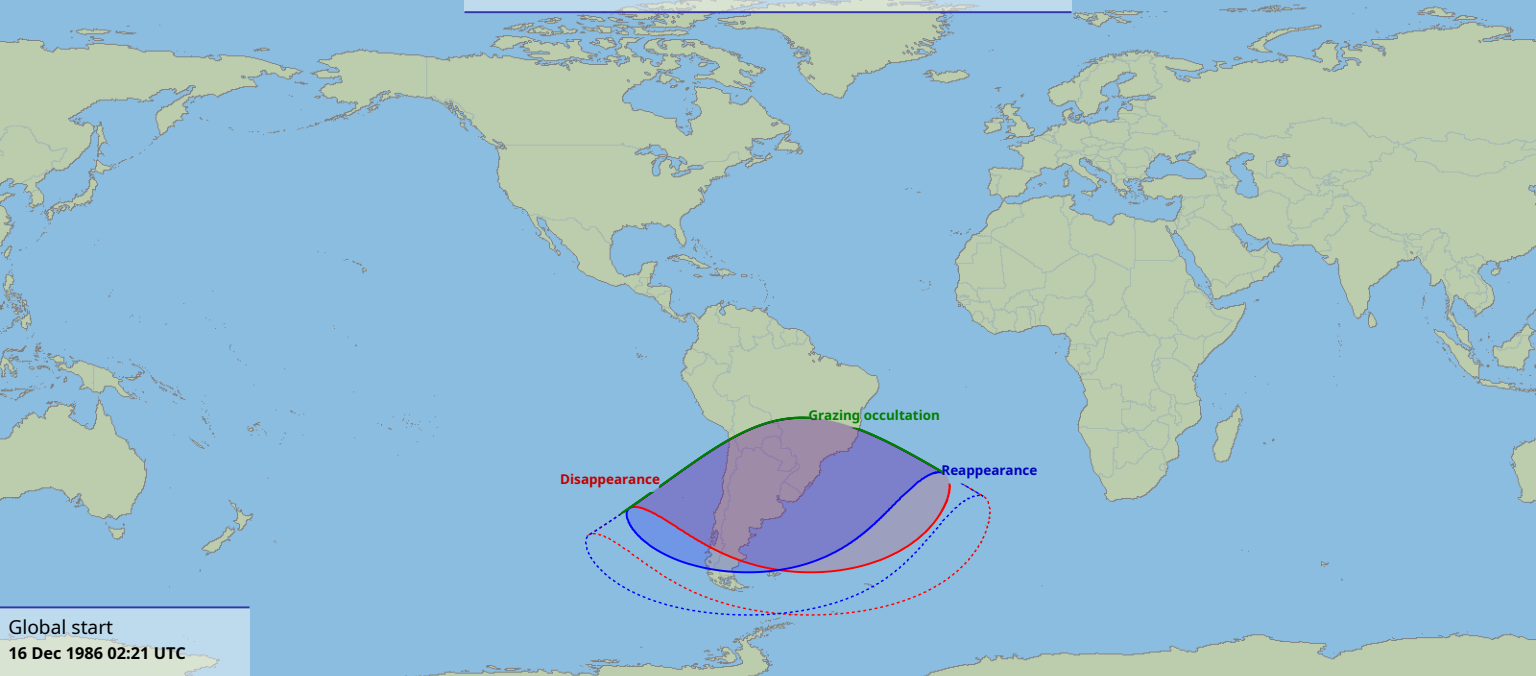

Visibility of the lunar occultation of Beta Tauri on 16 Dec 1986

Global start
16 Dec 1986 02:21 UTC

Global end
16 Dec 1986 05:20 UTC