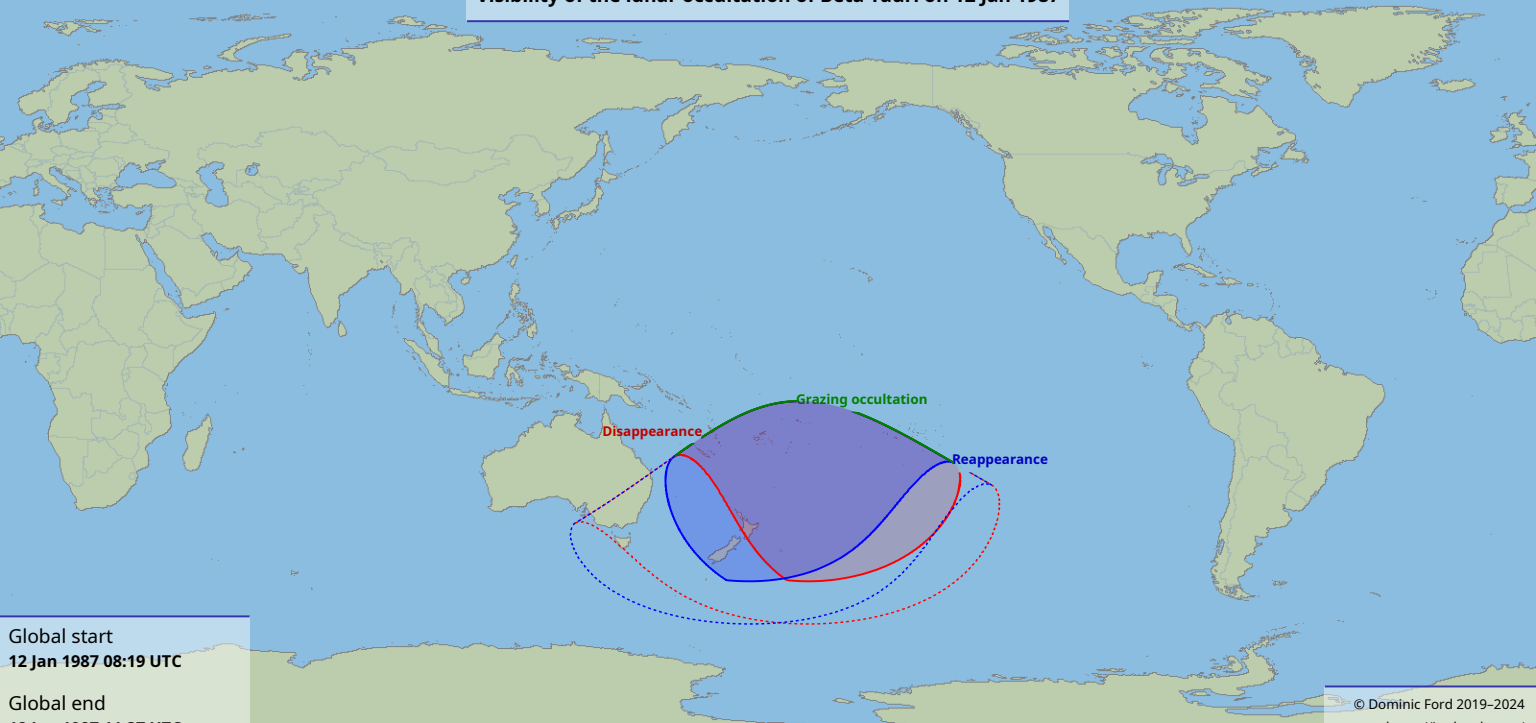

# Visibility of the lunar occultation of Beta Tauri on 12 Jan 1987

Global start  
12 Jan 1987 08:19 UTC

Global end  
12 Jan 1987 11:37 UTC