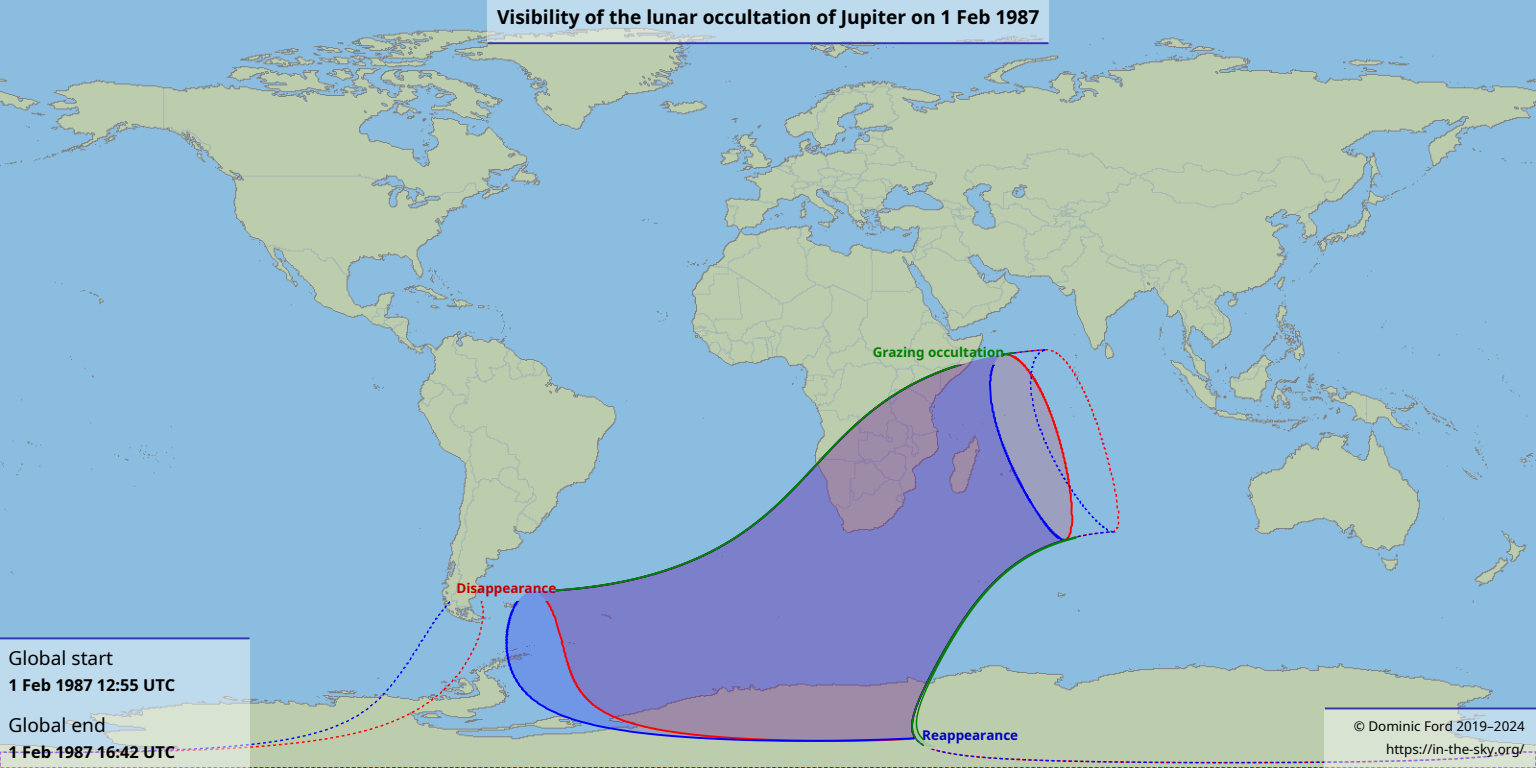

Visibility of the lunar occultation of Jupiter on 1 Feb 1987

Global start
1 Feb 1987 12:55 UTC

Global end
1 Feb 1987 16:42 UTC

Disappearance

Grazing occultation

Reappearance