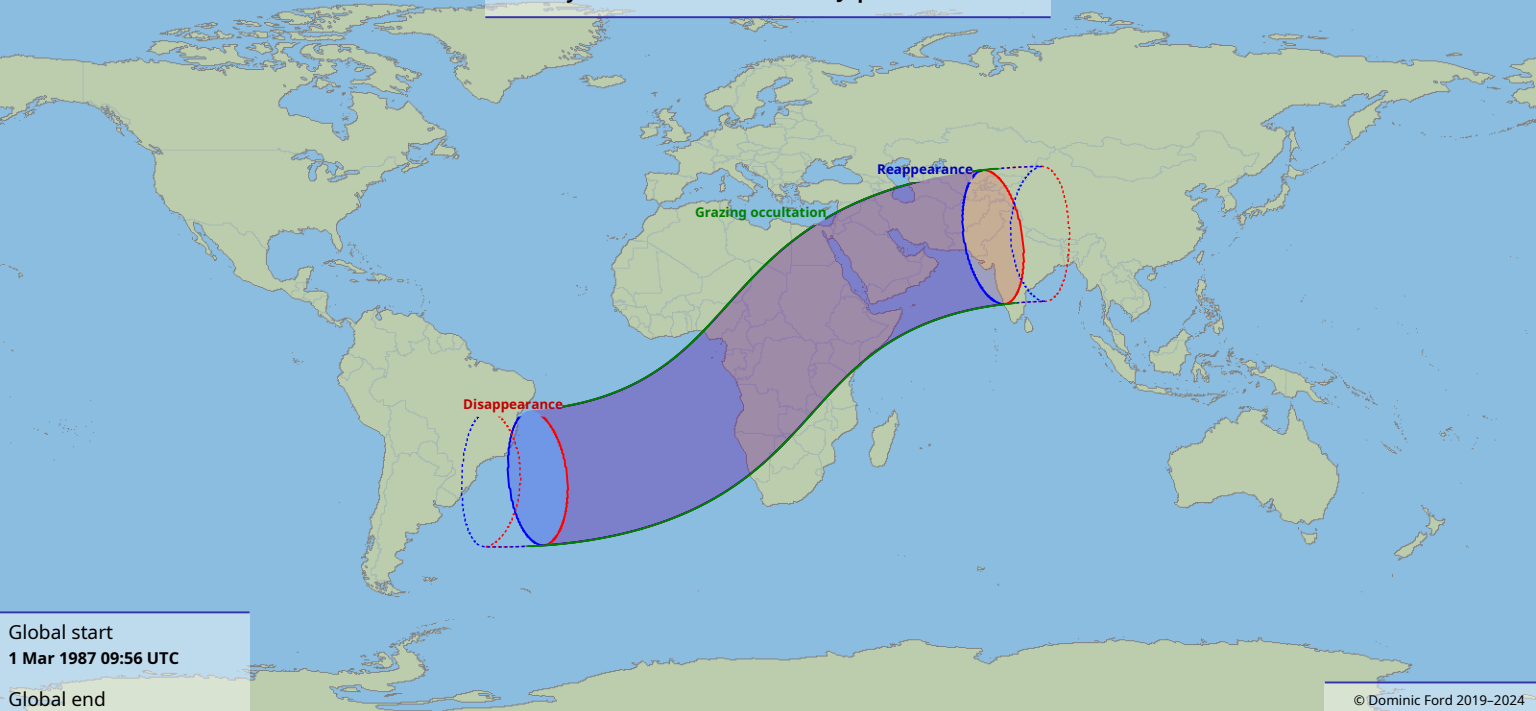

Visibility of the lunar occultation of Jupiter on 1 Mar 1987

Global start
1 Mar 1987 09:56 UTC

Global end
1 Mar 1987 14:16 UTC