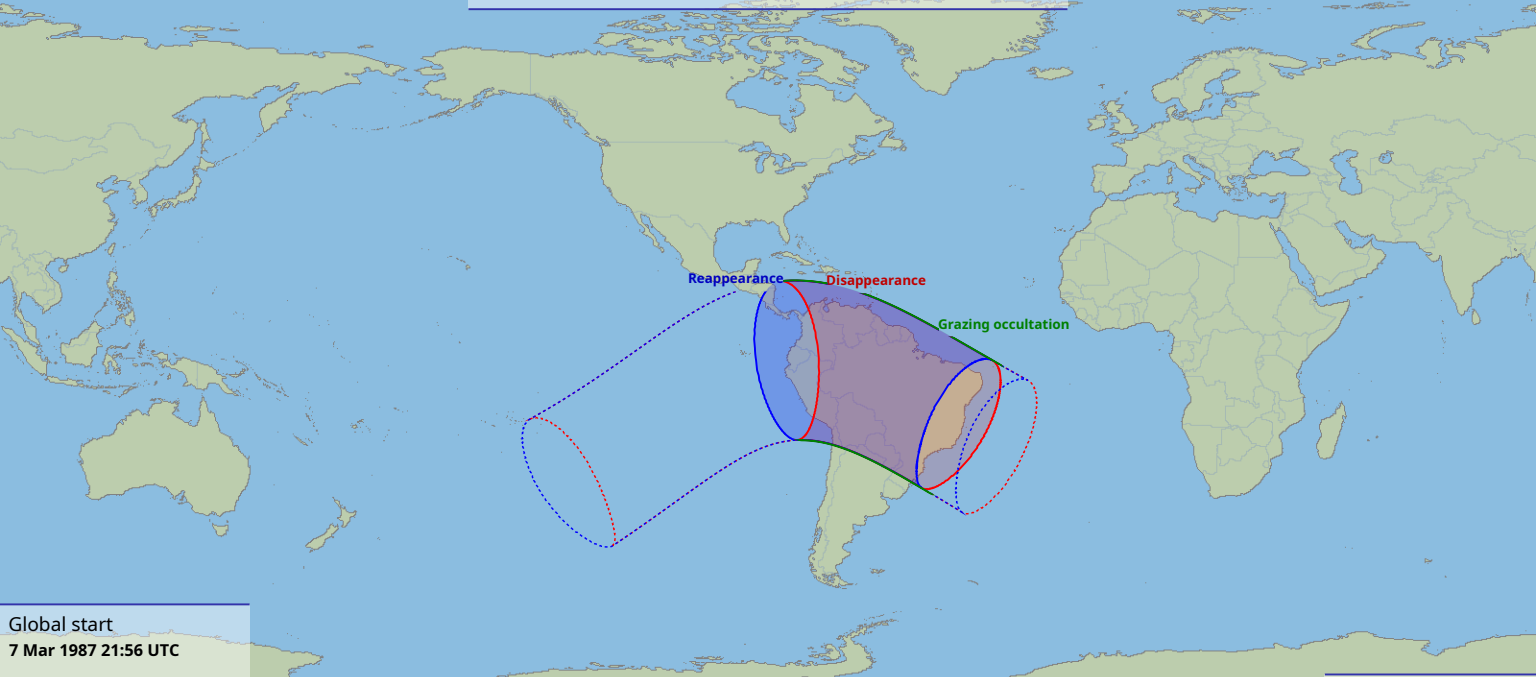

Visibility of the lunar occultation of Beta Tauri on 8 Mar 1987

Global start
7 Mar 1987 21:56 UTC

Global end
8 Mar 1987 02:12 UTC