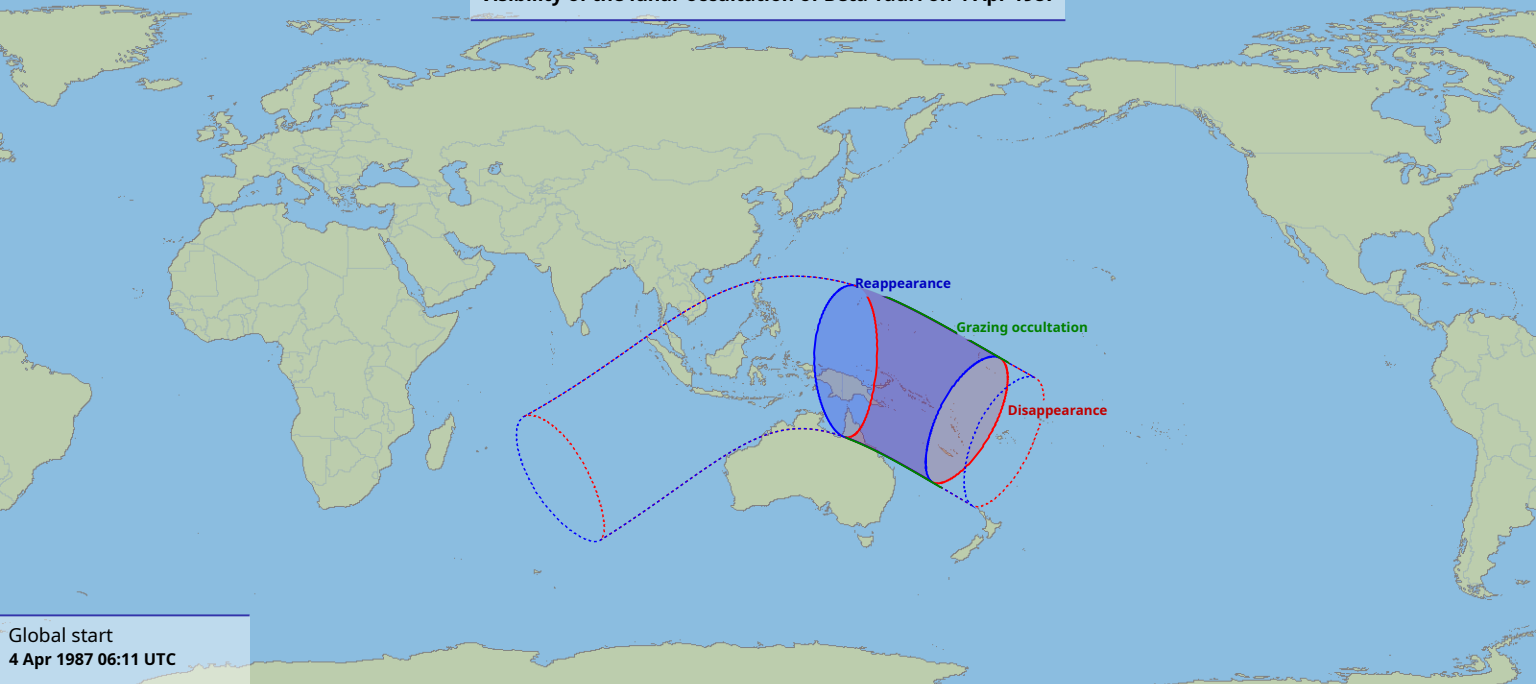

Visibility of the lunar occultation of Beta Tauri on 4 Apr 1987

Global start
4 Apr 1987 06:11 UTC

Global end
4 Apr 1987 10:31 UTC