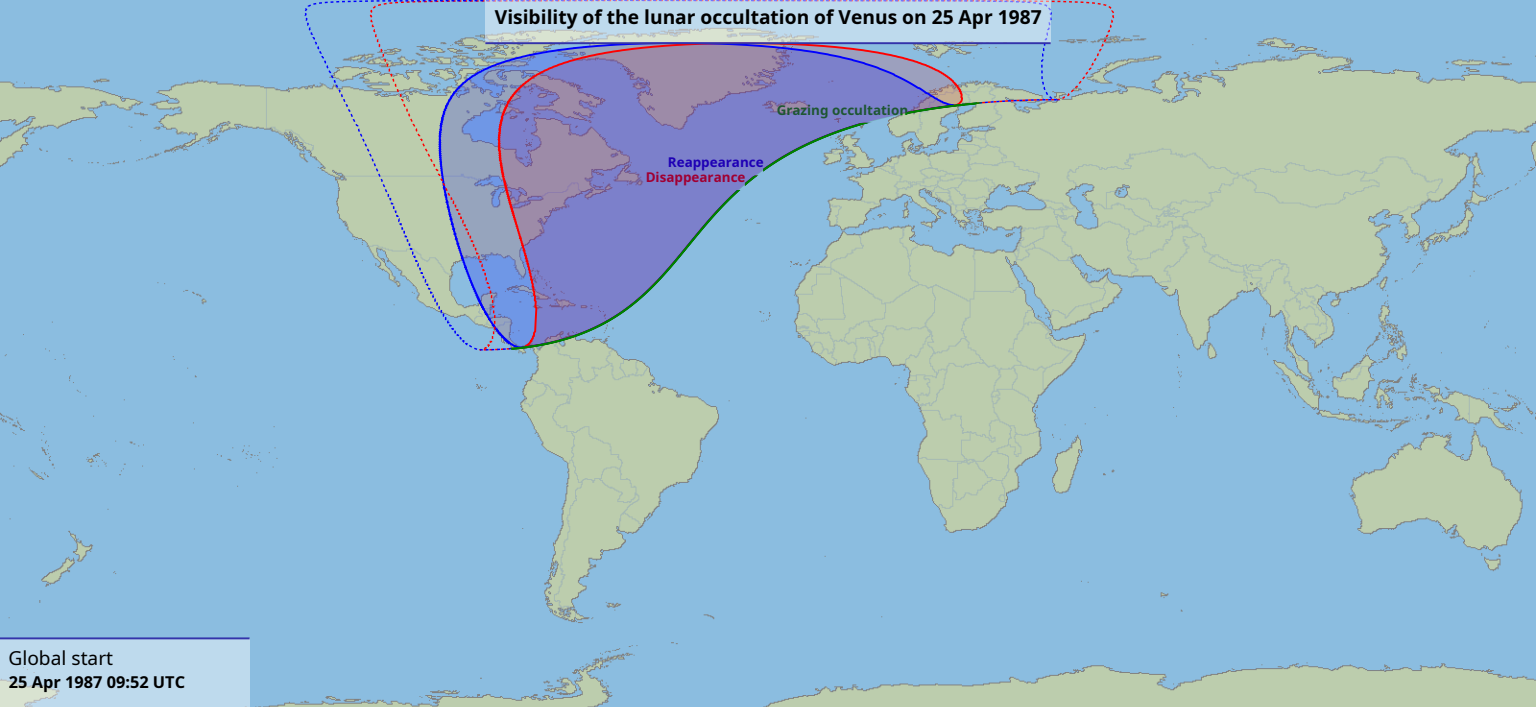

# Visibility of the lunar occultation of Venus on 25 Apr 1987

Global start  
25 Apr 1987 09:52 UTC

Global end  
25 Apr 1987 13:18 UTC