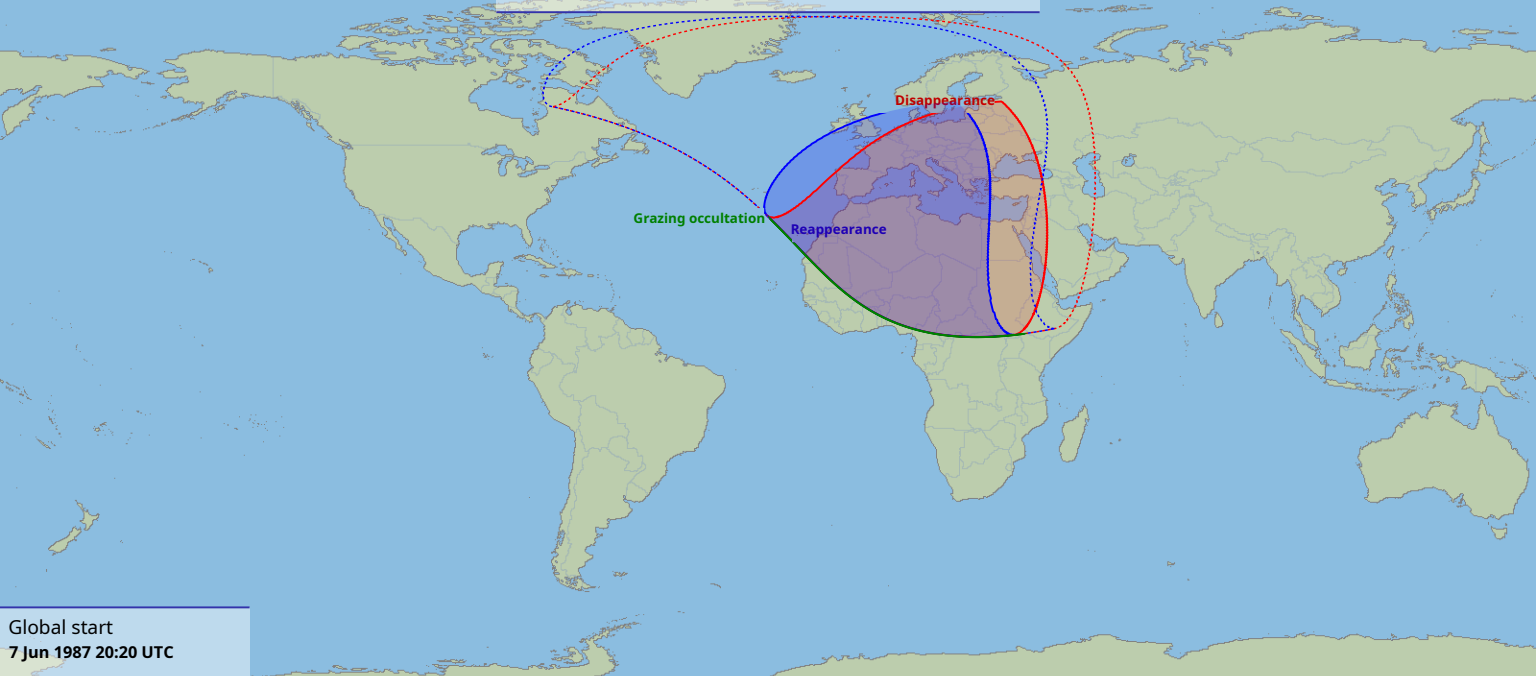

Visibility of the lunar occultation of Spica on 7 Jun 1987

Global start
7 Jun 1987 20:20 UTC

Global end
7 Jun 1987 23:41 UTC