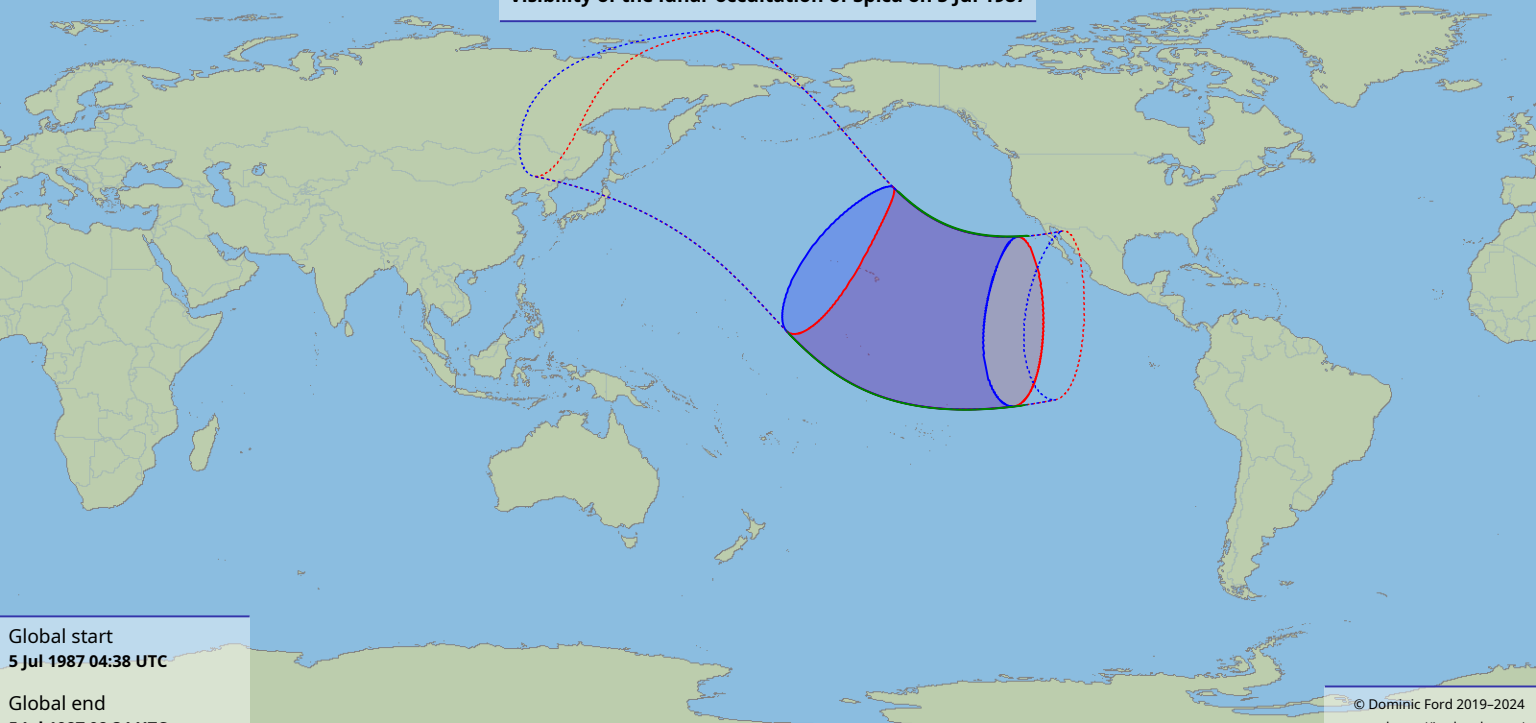

Visibility of the lunar occultation of Spica on 5 Jul 1987

Global start
5 Jul 1987 04:38 UTC

Global end
5 Jul 1987 08:34 UTC