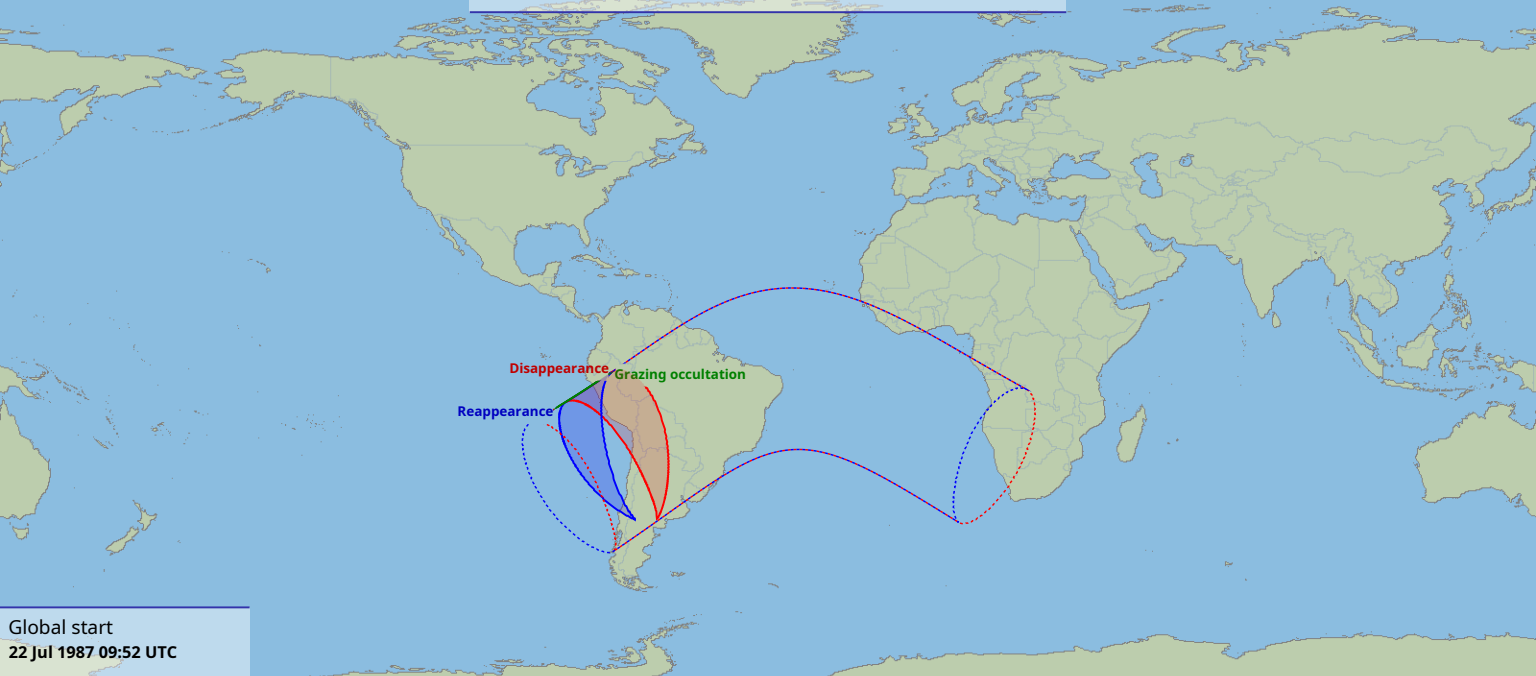

Visibility of the lunar occultation of Beta Tauri on 22 Jul 1987

Global start
22 Jul 1987 09:52 UTC

Global end
22 Jul 1987 14:05 UTC