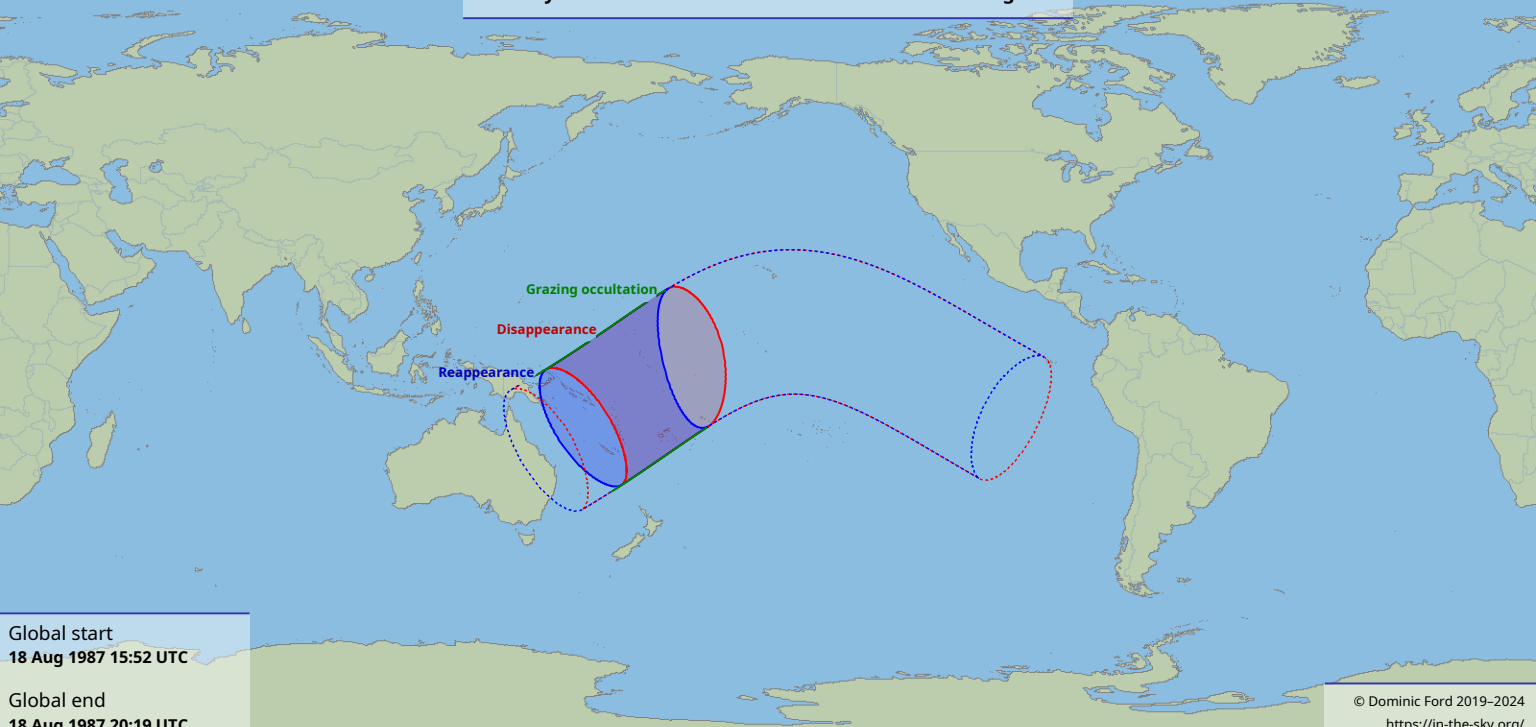

# Visibility of the lunar occultation of Beta Tauri on 18 Aug 1987

Global start  
18 Aug 1987 15:52 UTC

Global end  
18 Aug 1987 20:19 UTC