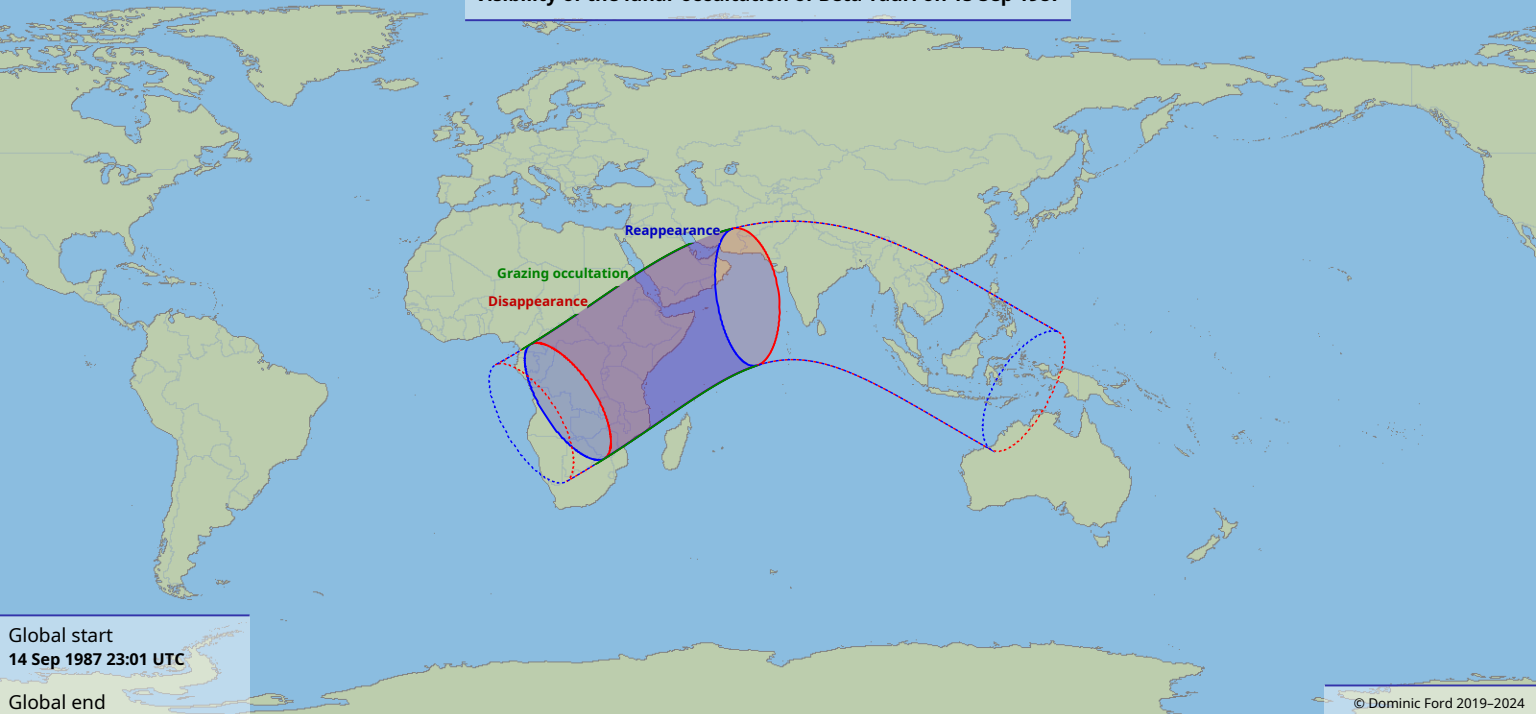

# Visibility of the lunar occultation of Beta Tauri on 15 Sep 1987

Global start  
14 Sep 1987 23:01 UTC

Global end  
15 Sep 1987 03:33 UTC