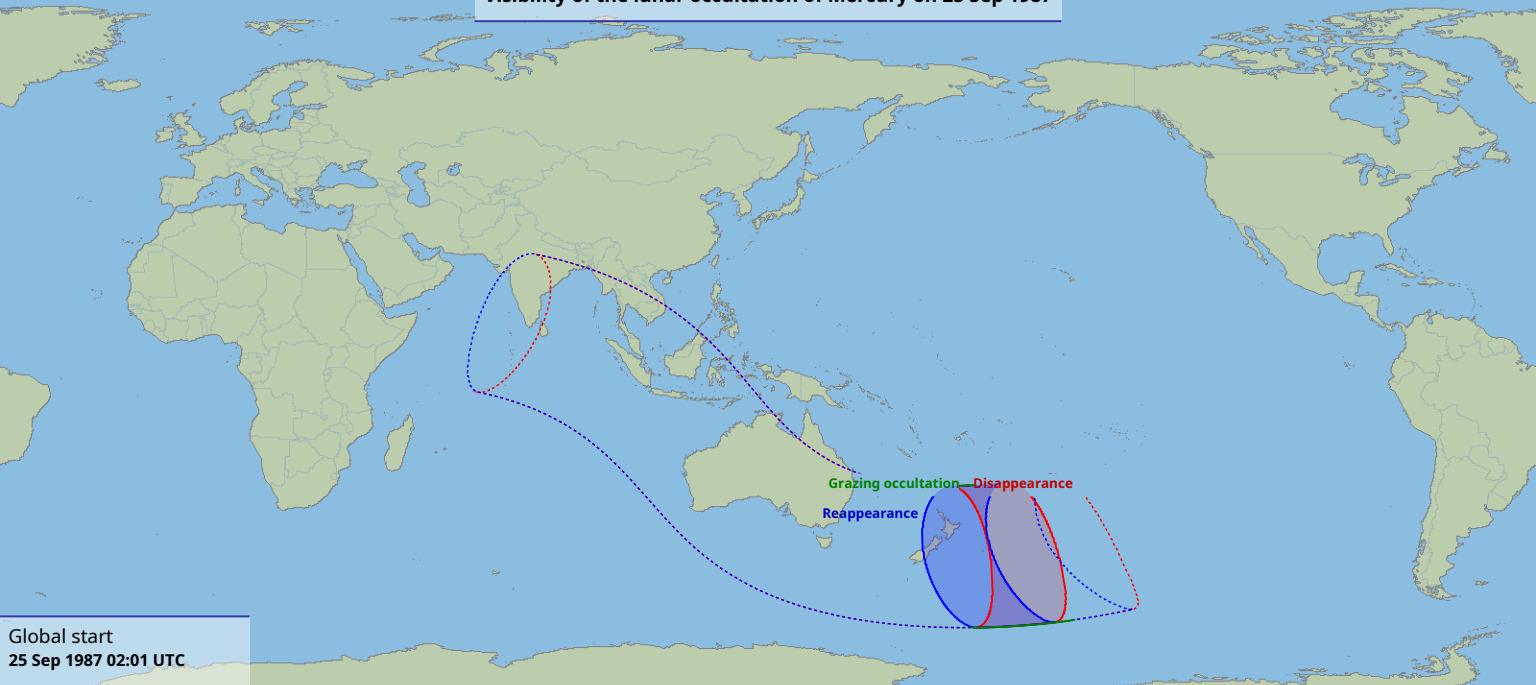

Visibility of the lunar occultation of Mercury on 25 Sep 1987

Global start
25 Sep 1987 02:01 UTC

Global end
25 Sep 1987 06:48 UTC