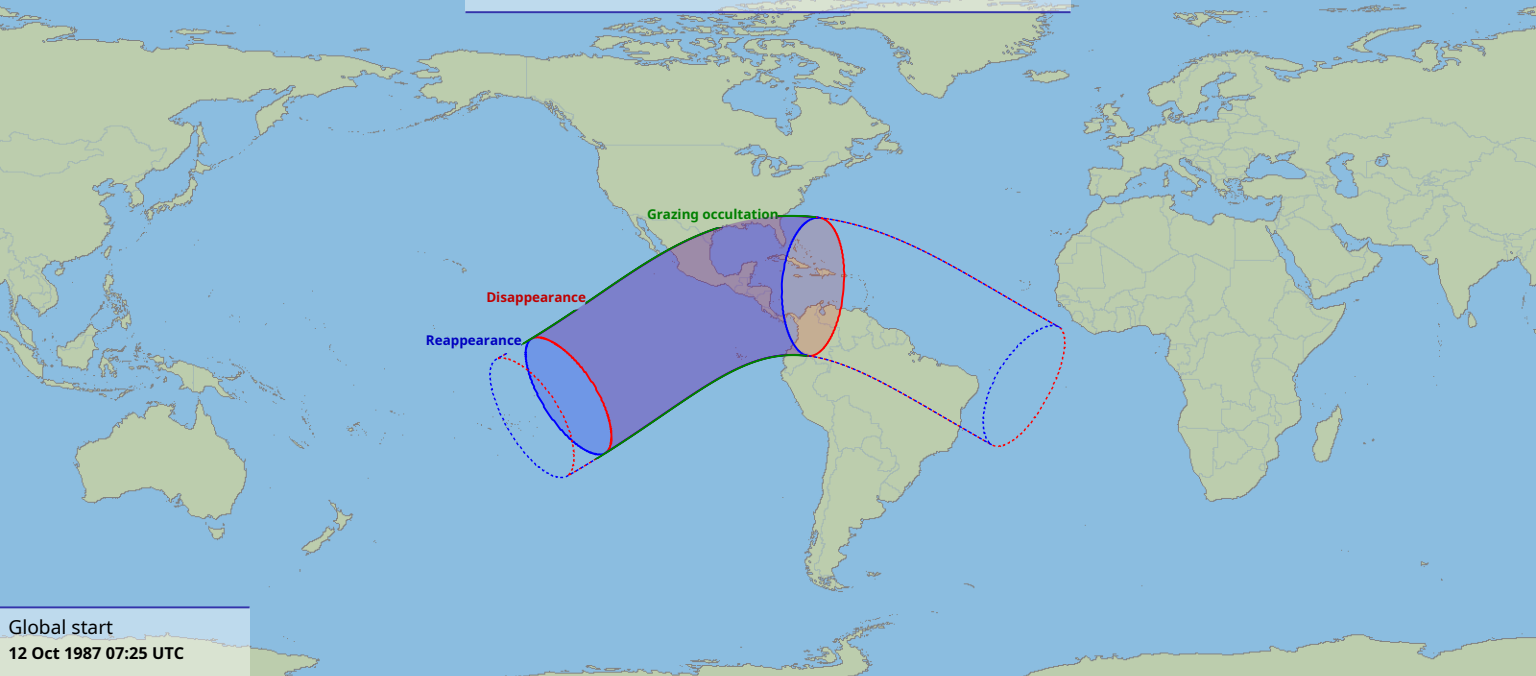

# Visibility of the lunar occultation of Beta Tauri on 12 Oct 1987

Global start  
12 Oct 1987 07:25 UTC

Global end  
12 Oct 1987 11:54 UTC