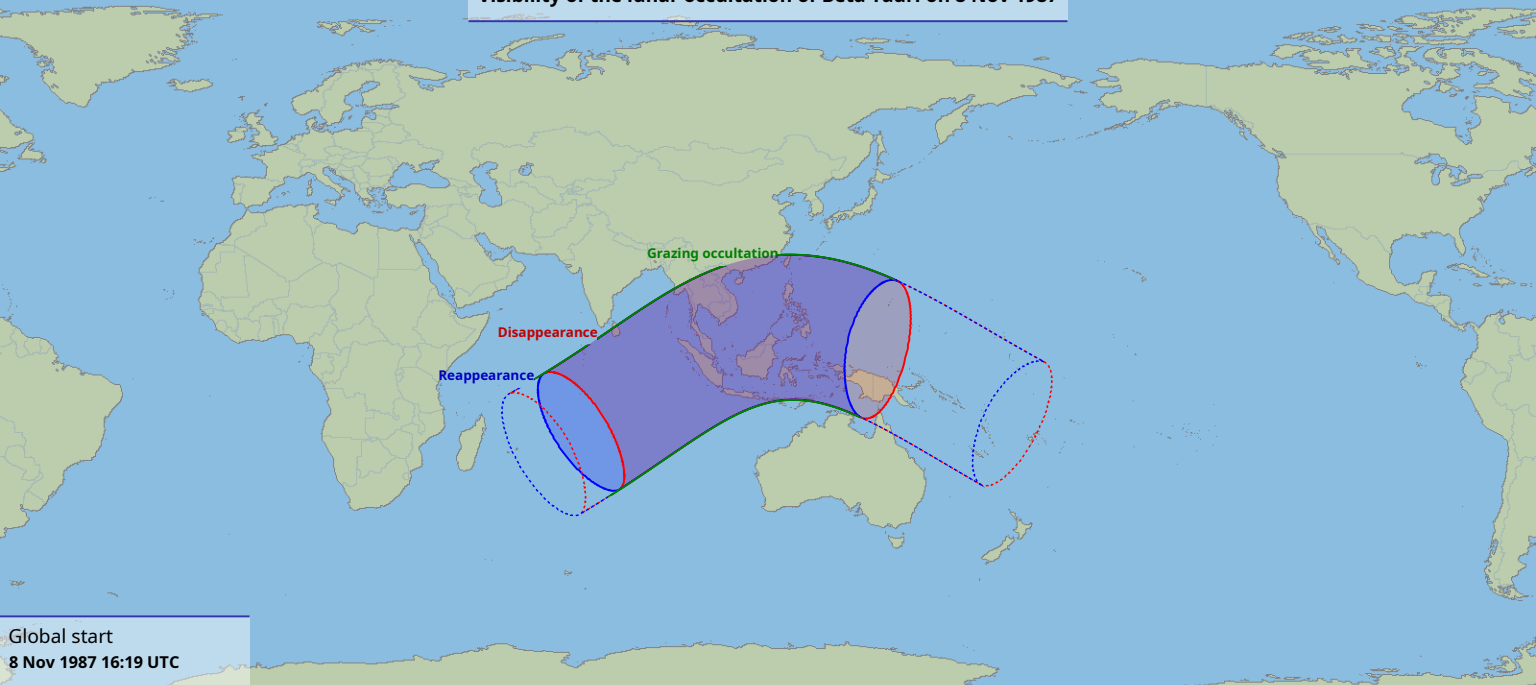

Visibility of the lunar occultation of Beta Tauri on 8 Nov 1987

Global start
8 Nov 1987 16:19 UTC

Global end
8 Nov 1987 20:40 UTC