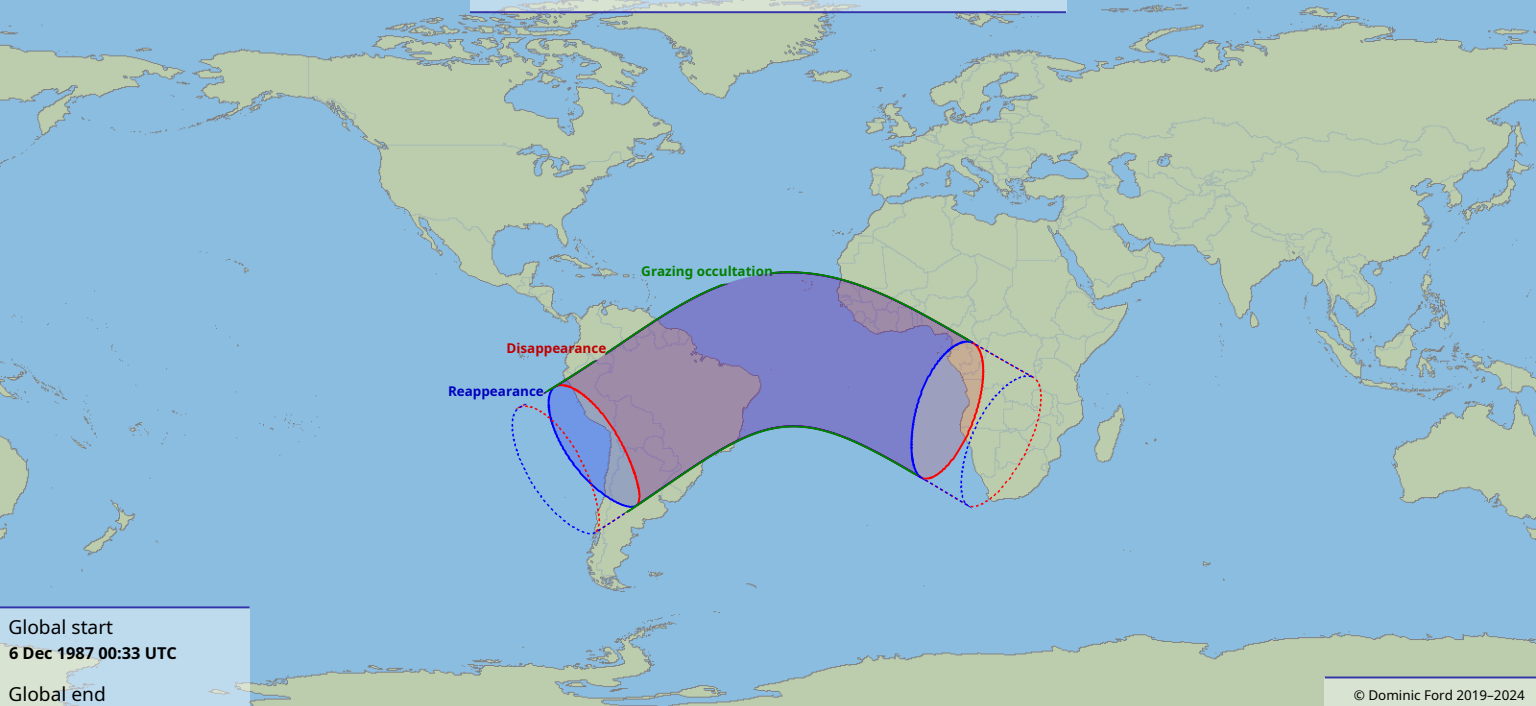

# Visibility of the lunar occultation of Beta Tauri on 6 Dec 1987

Global start  
6 Dec 1987 00:33 UTC

Global end  
6 Dec 1987 04:46 UTC