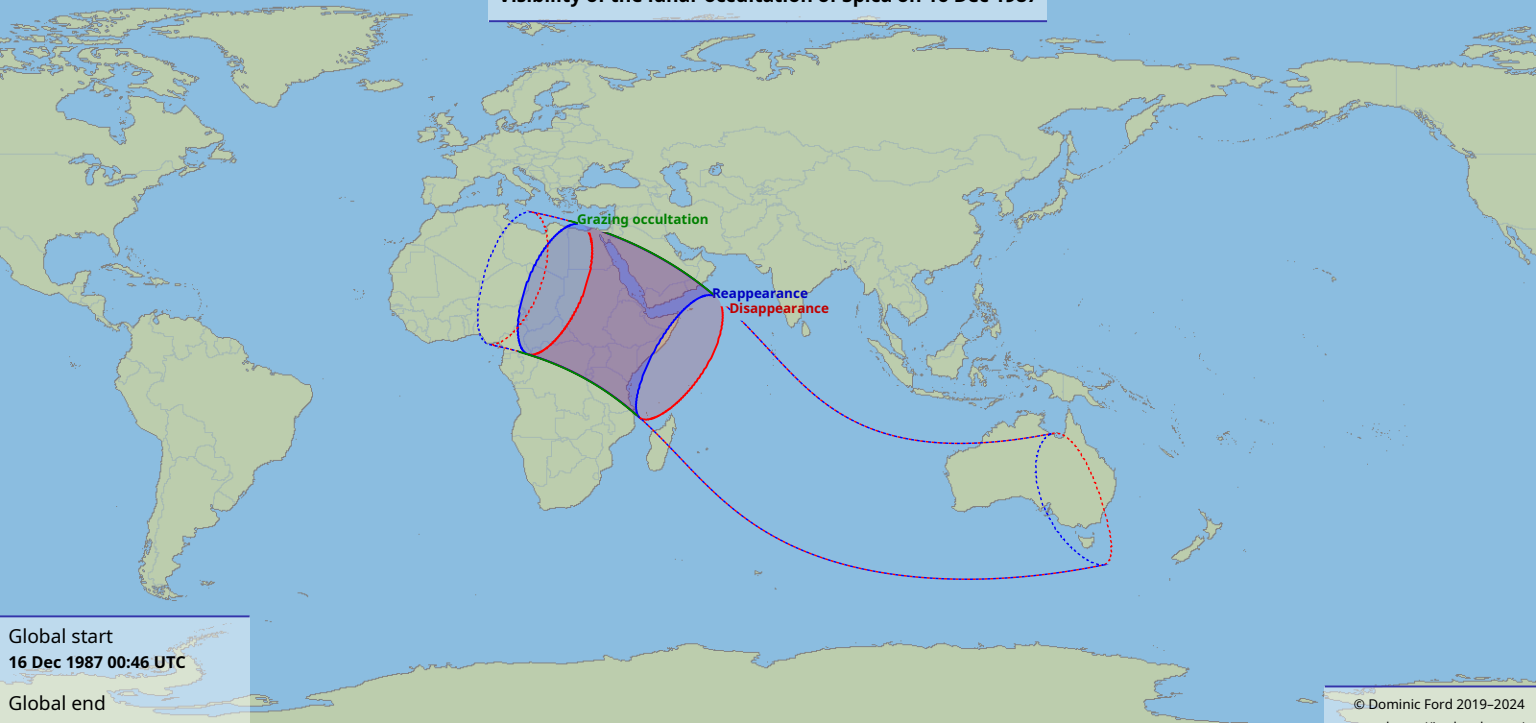

Visibility of the lunar occultation of Spica on 16 Dec 1987

Global start
16 Dec 1987 00:46 UTC

Global end
16 Dec 1987 05:11 UTC