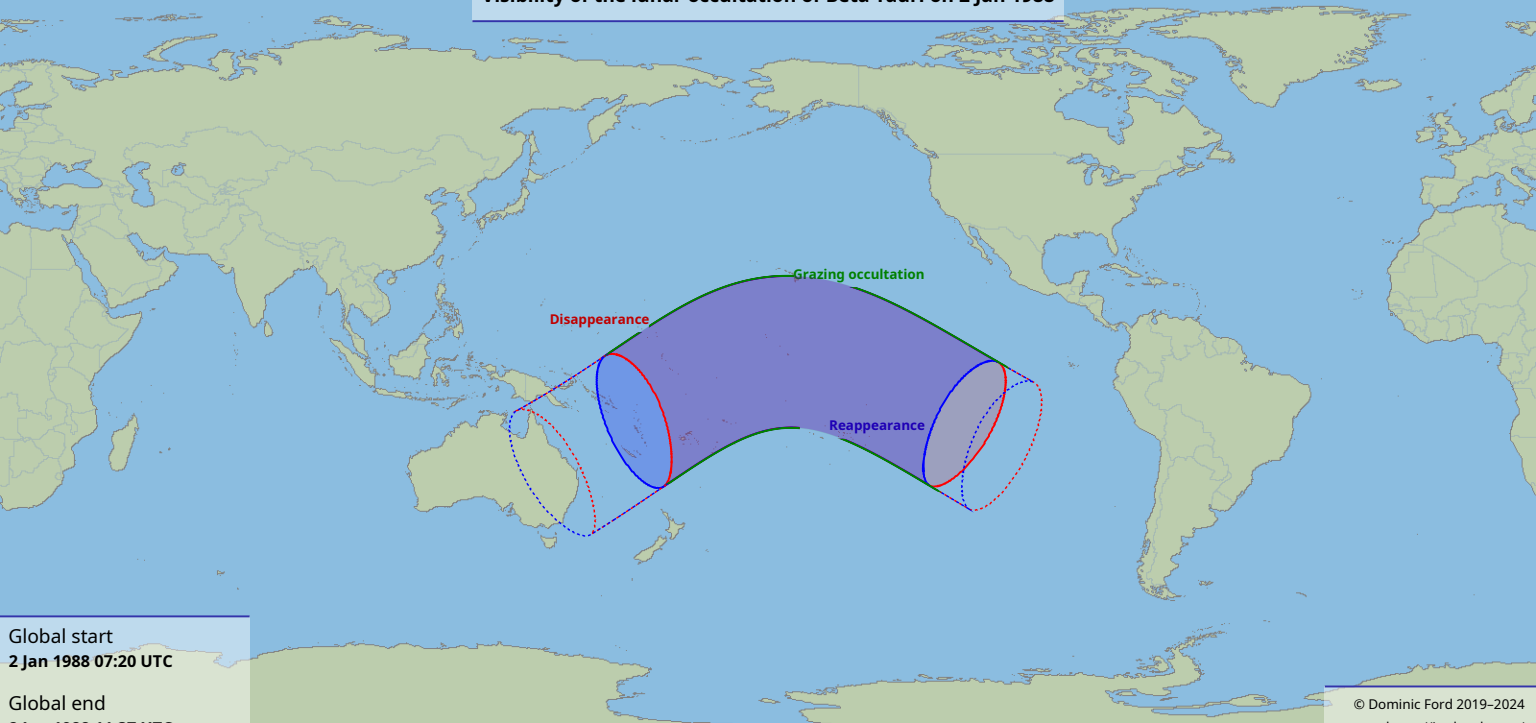

Visibility of the lunar occultation of Beta Tauri on 2 Jan 1988

Global start
2 Jan 1988 07:20 UTC

Global end
2 Jan 1988 11:37 UTC