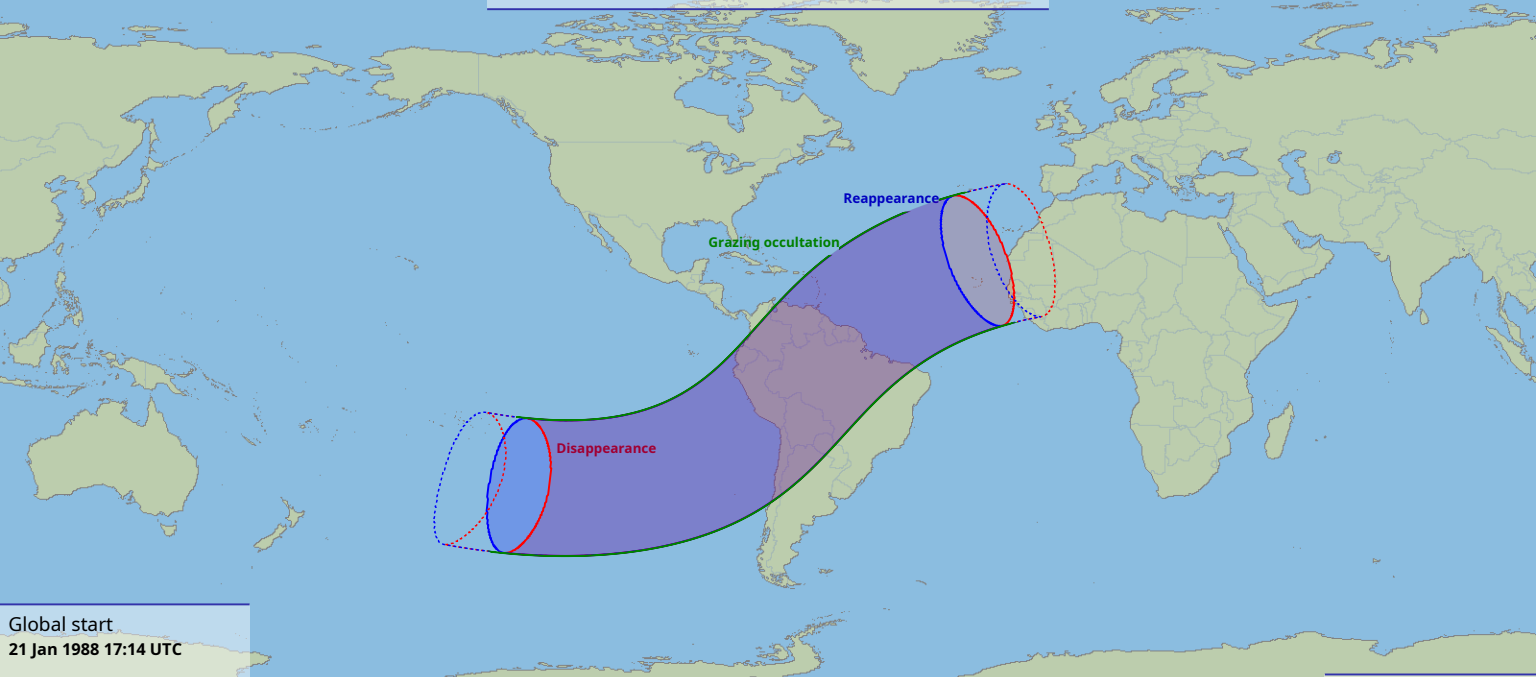

Visibility of the lunar occultation of Venus on 21 Jan 1988

Global start
21 Jan 1988 17:14 UTC

Global end
21 Jan 1988 21:43 UTC