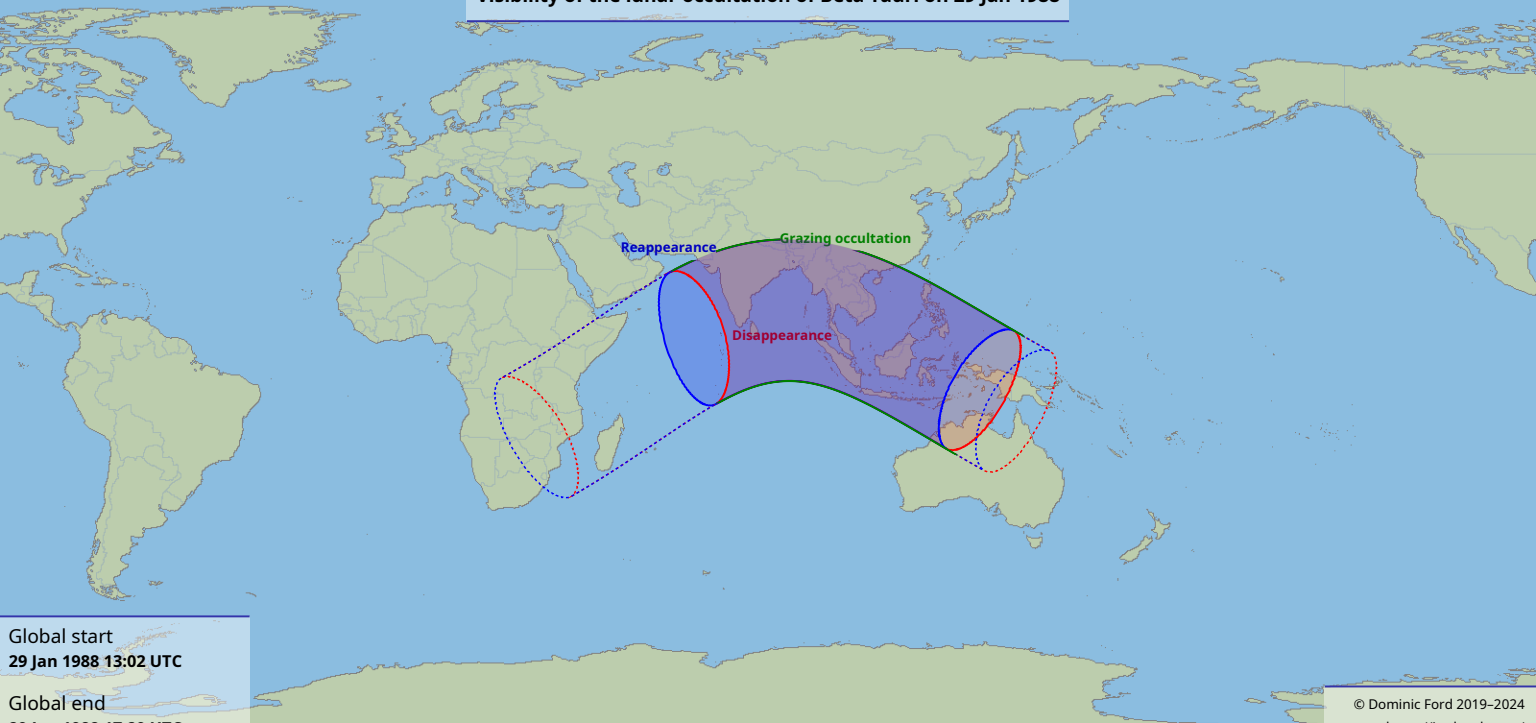

# Visibility of the lunar occultation of Beta Tauri on 29 Jan 1988

Global start  
29 Jan 1988 13:02 UTC

Global end  
29 Jan 1988 17:29 UTC