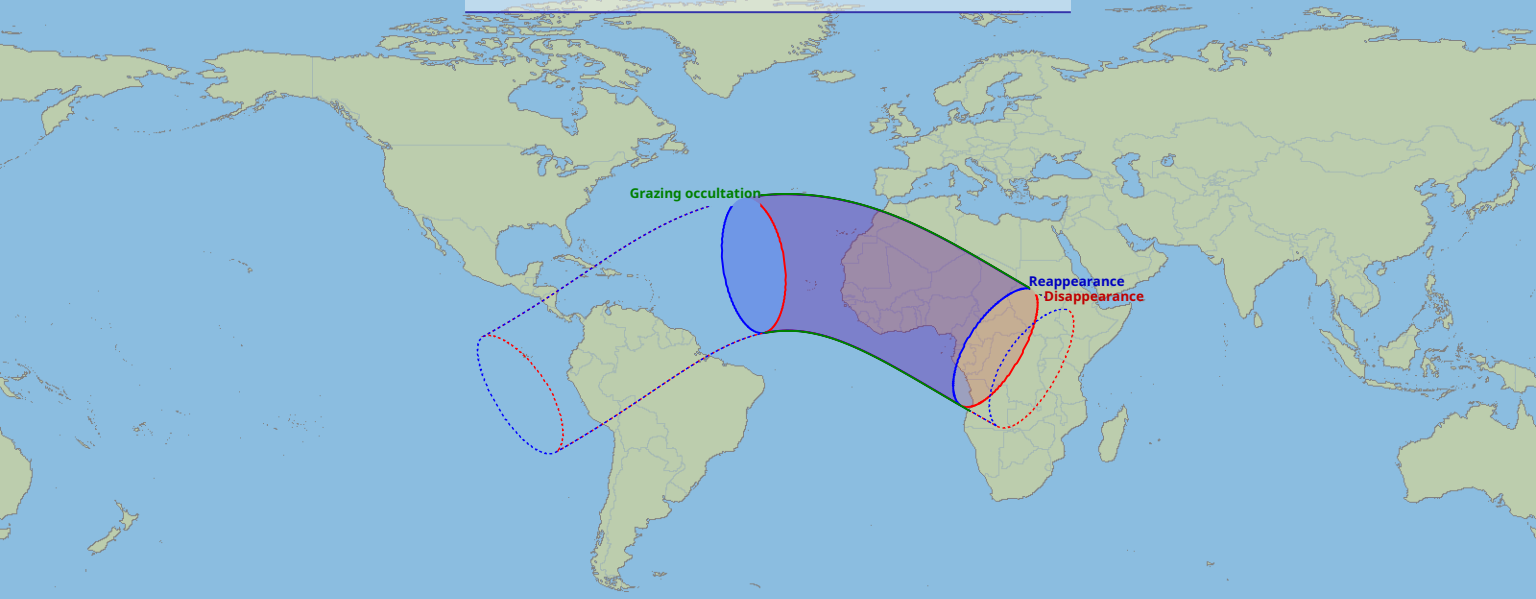

Visibility of the lunar occultation of Beta Tauri on 25 Feb 1988

Global start
25 Feb 1988 19:04 UTC

Global end
25 Feb 1988 23:36 UTC