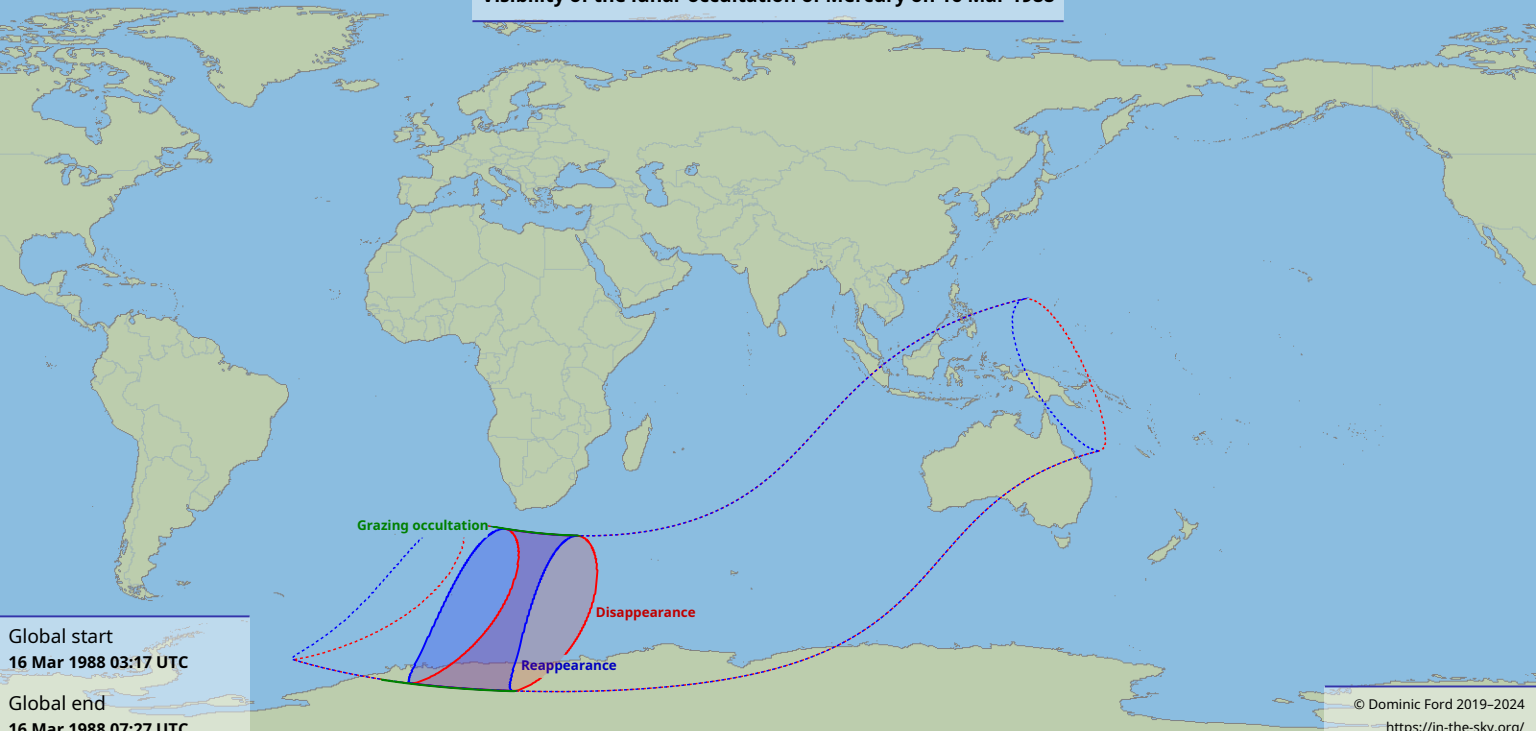

Visibility of the lunar occultation of Mercury on 16 Mar 1988

Global start
16 Mar 1988 03:17 UTC

Global end
16 Mar 1988 07:27 UTC