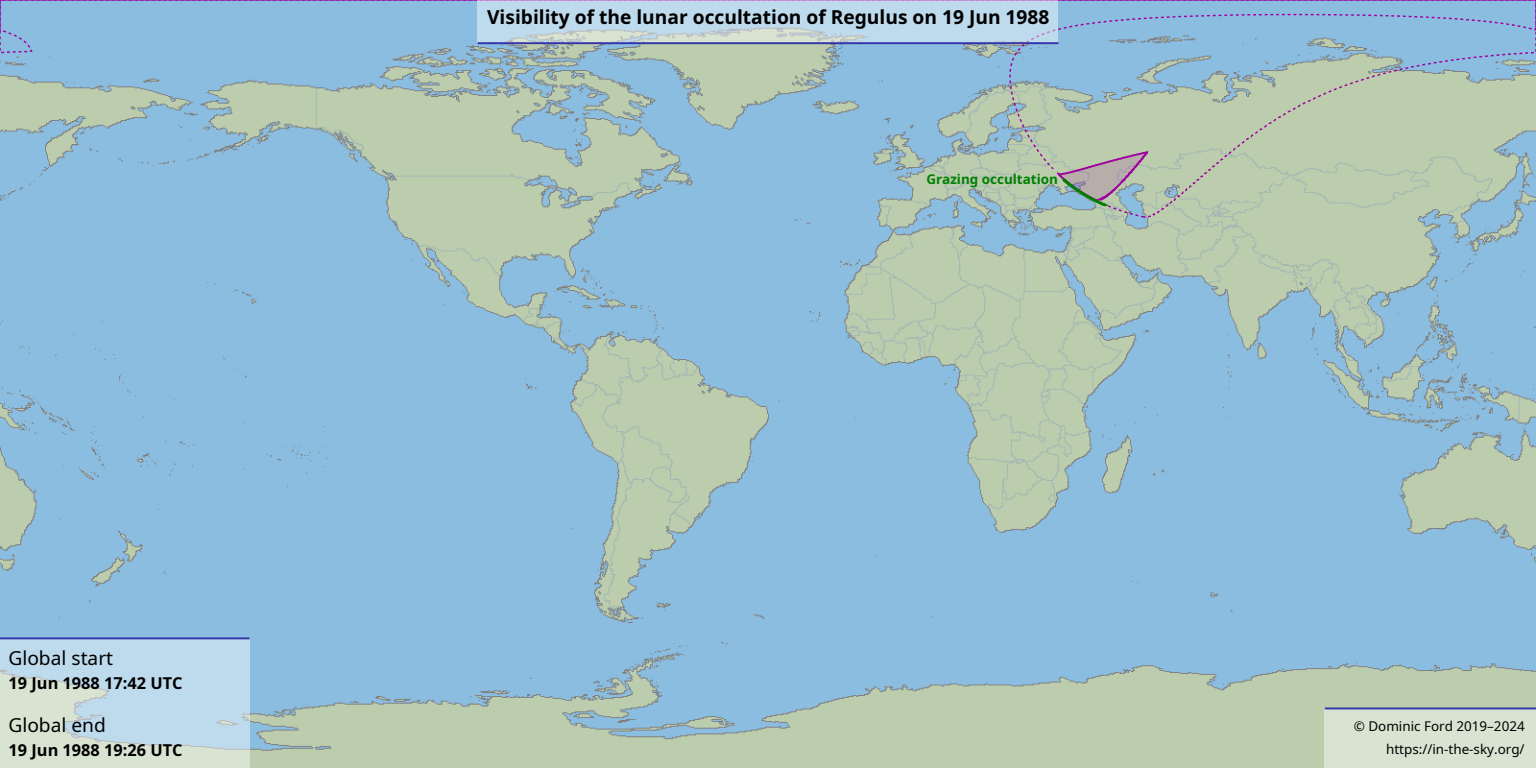

# Visibility of the lunar occultation of Regulus on 19 Jun 1988

Global start  
19 Jun 1988 17:42 UTC

Global end  
19 Jun 1988 19:26 UTC